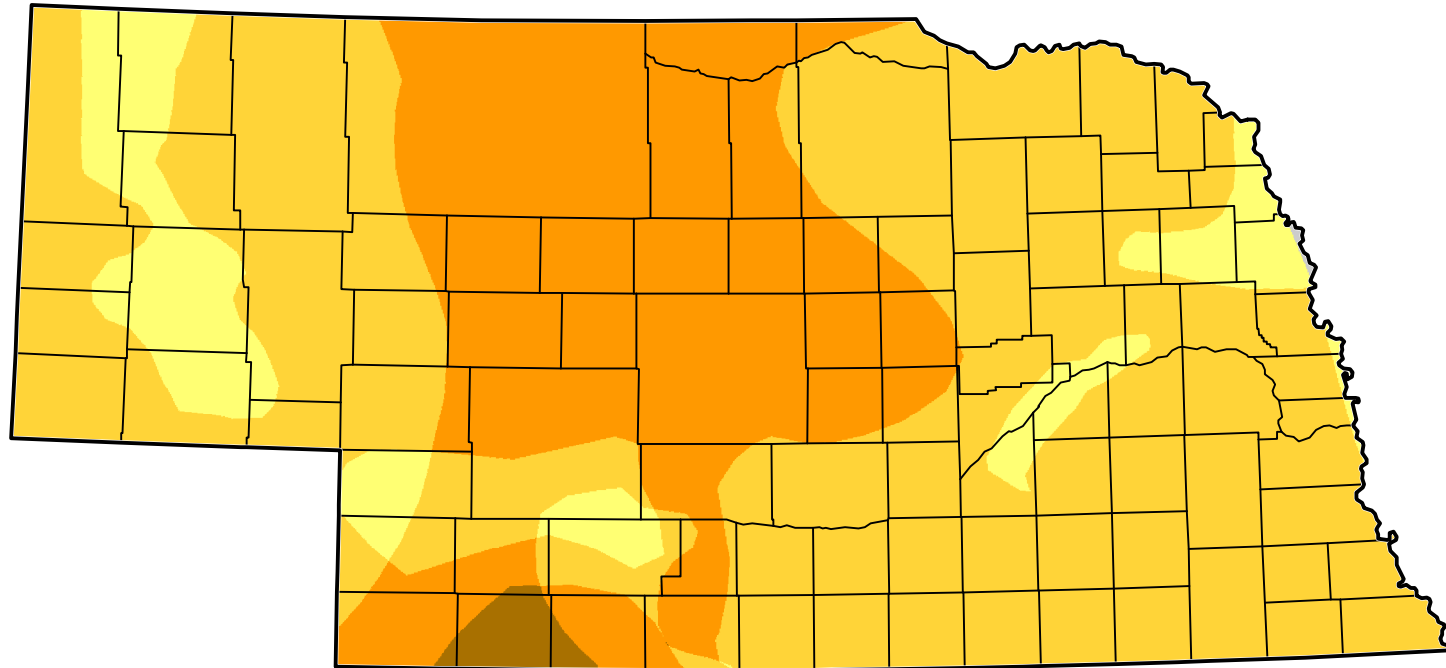

U.S. Drought Monitor Class Change - Nebraska 2 Months

-  5 Class Degradation
-  4 Class Degradation
-  3 Class Degradation
-  2 Class Degradation
-  1 Class Degradation
-  No Change
-  1 Class Improvement
-  2 Class Improvement
-  3 Class Improvement
-  4 Class Improvement
-  5 Class Improvement

July 10, 2012
compared to
May 15, 2012