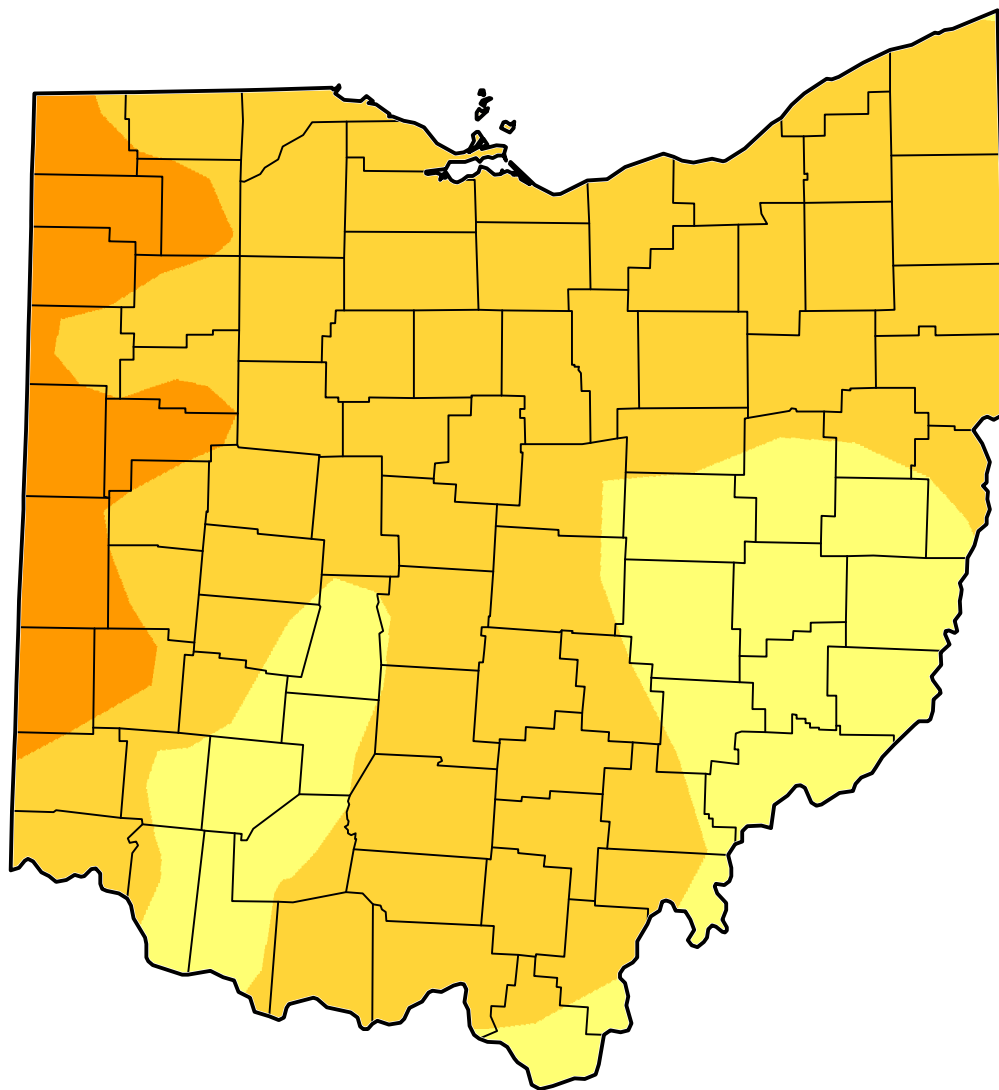

# U.S. Drought Monitor Class Change - Ohio

## 2 Months

July 10, 2012  
compared to  
May 15, 2012

-  5 Class Degradation
-  4 Class Degradation
-  3 Class Degradation
-  2 Class Degradation
-  1 Class Degradation
-  No Change
-  1 Class Improvement
-  2 Class Improvement
-  3 Class Improvement
-  4 Class Improvement
-  5 Class Improvement