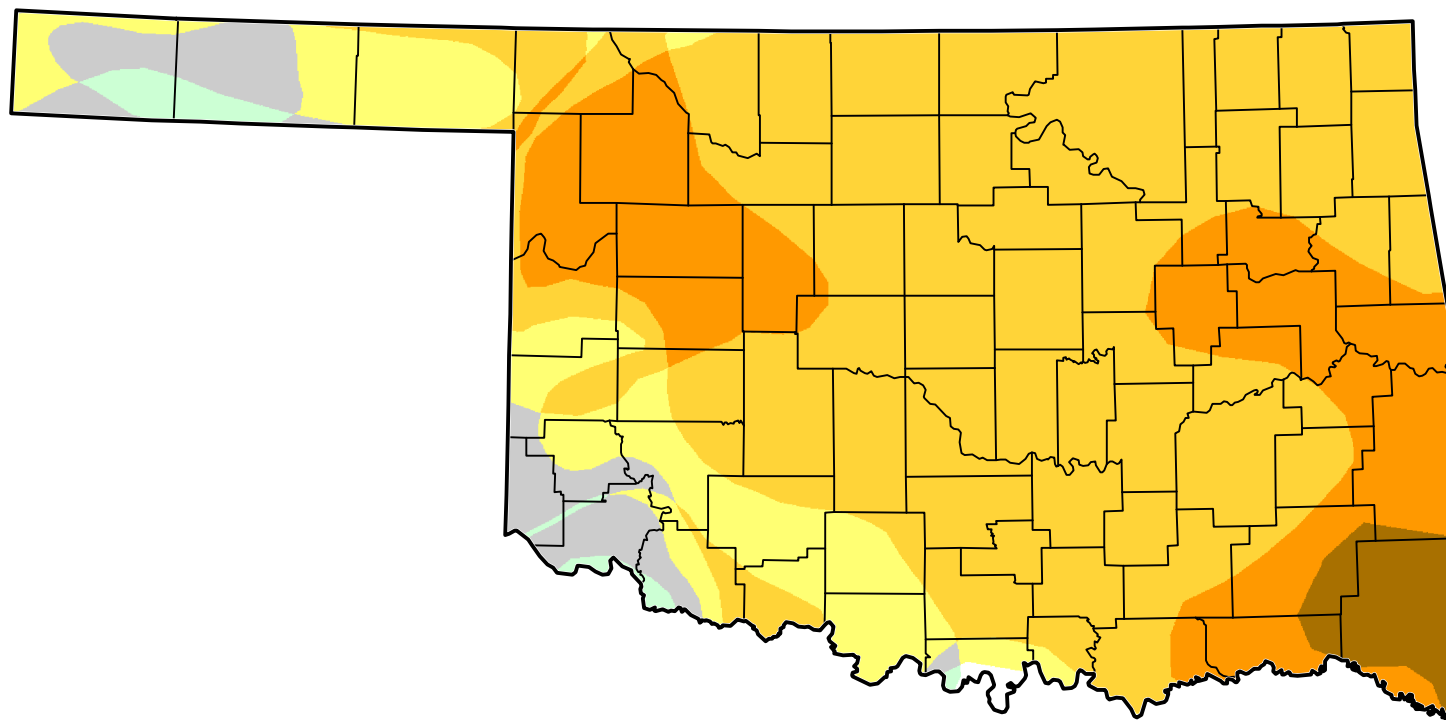

U.S. Drought Monitor Class Change - Oklahoma

2 Months

- 5 Class Degradation
- 4 Class Degradation
- 3 Class Degradation
- 2 Class Degradation
- 1 Class Degradation
- No Change
- 1 Class Improvement
- 2 Class Improvement
- 3 Class Improvement
- 4 Class Improvement
- 5 Class Improvement

July 10, 2012
compared to
May 15, 2012