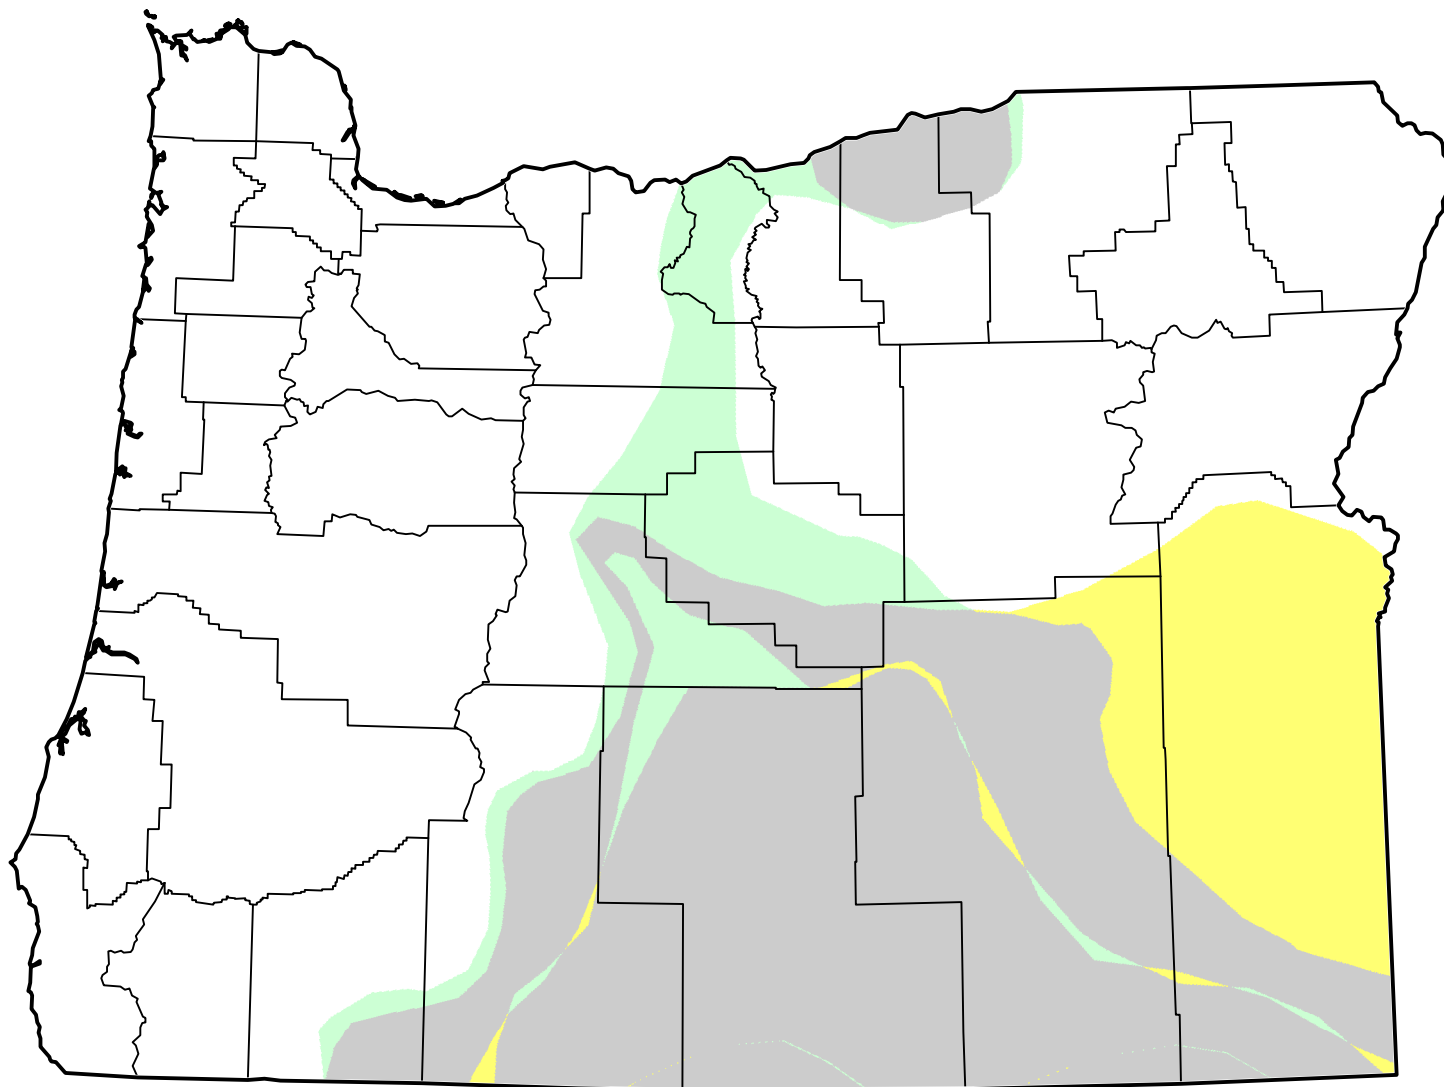

U.S. Drought Monitor Class Change - Oregon

2 Months

July 10, 2012
compared to
May 15, 2012

- 5 Class Degradation
- 4 Class Degradation
- 3 Class Degradation
- 2 Class Degradation
- 1 Class Degradation
- No Change
- 1 Class Improvement
- 2 Class Improvement
- 3 Class Improvement
- 4 Class Improvement
- 5 Class Improvement