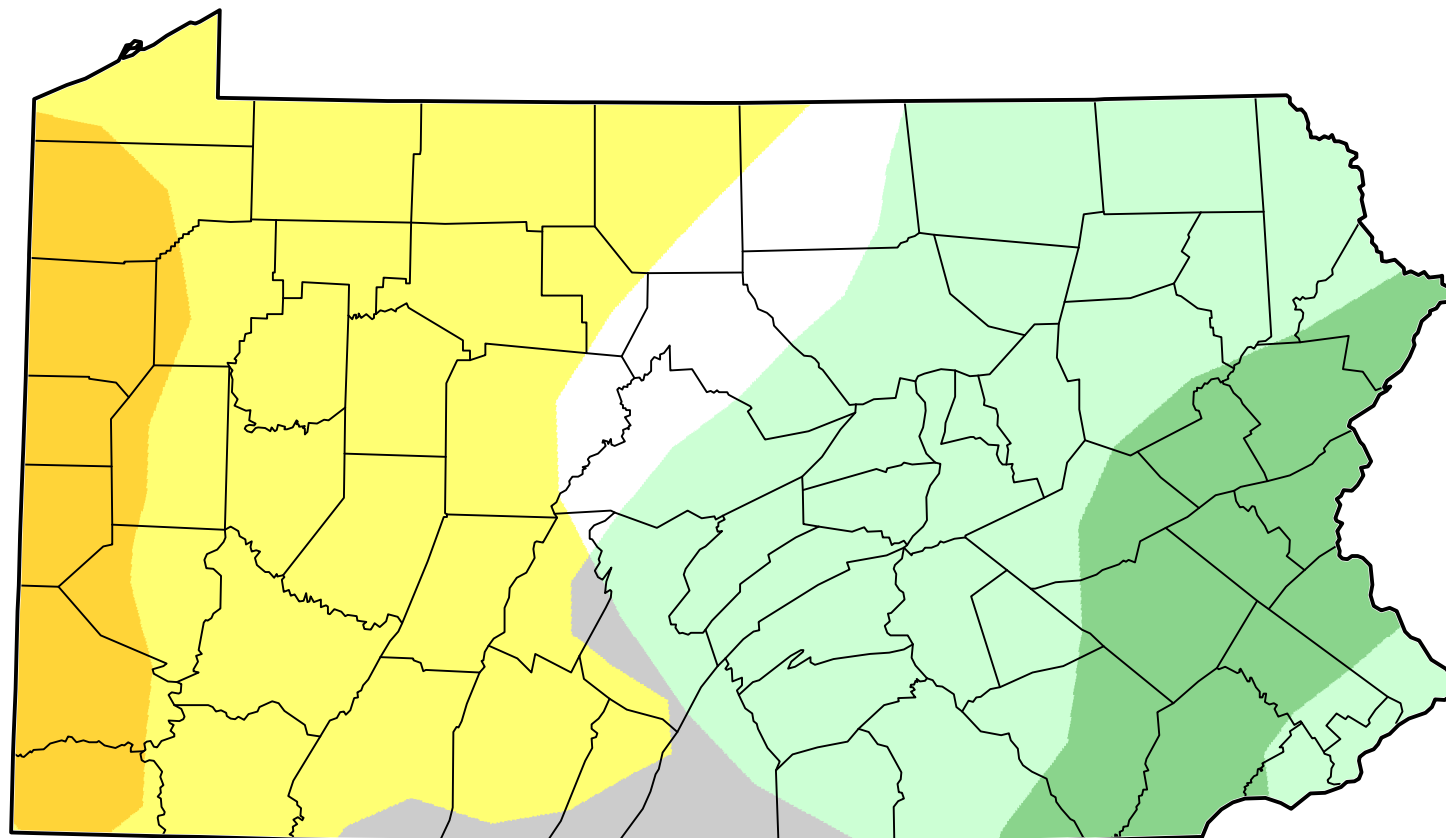

# U.S. Drought Monitor Class Change - Pennsylvania 13 Week

July 10, 2012  
compared to  
April 10, 2012

-  5 Class Degradation
-  4 Class Degradation
-  3 Class Degradation
-  2 Class Degradation
-  1 Class Degradation
-  No Change
-  1 Class Improvement
-  2 Class Improvement
-  3 Class Improvement
-  4 Class Improvement
-  5 Class Improvement