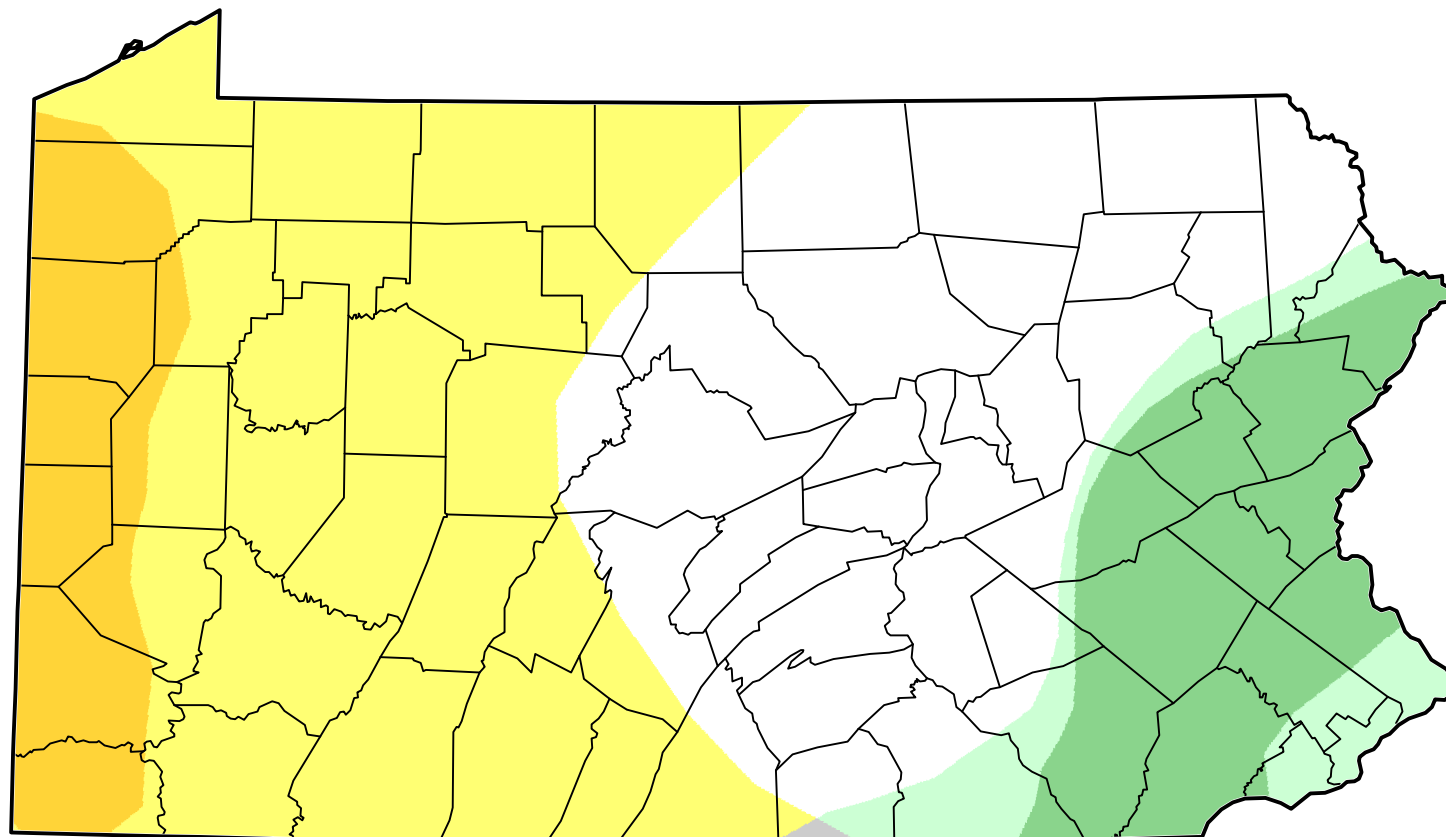

# U.S. Drought Monitor Class Change - Pennsylvania 2 Months

-  5 Class Degradation
-  4 Class Degradation
-  3 Class Degradation
-  2 Class Degradation
-  1 Class Degradation
-  No Change
-  1 Class Improvement
-  2 Class Improvement
-  3 Class Improvement
-  4 Class Improvement
-  5 Class Improvement

**July 10, 2012  
compared to  
May 15, 2012**