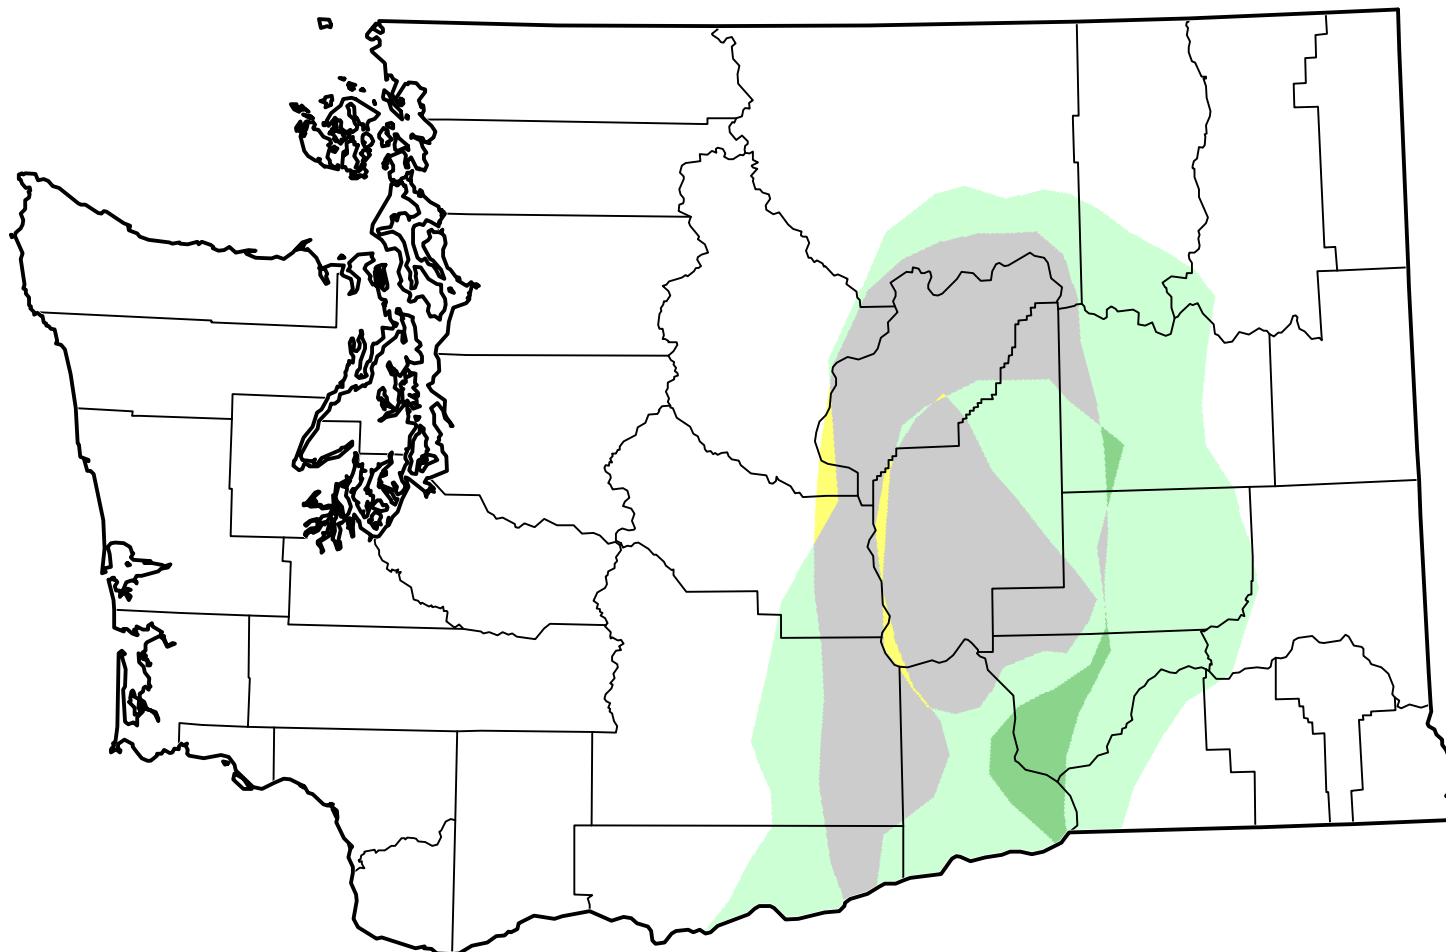

# U.S. Drought Monitor Class Change - Washington 3 Months

July 10, 2012  
compared to  
April 17, 2012

-  5 Class Degradation
-  4 Class Degradation
-  3 Class Degradation
-  2 Class Degradation
-  1 Class Degradation
-  No Change
-  1 Class Improvement
-  2 Class Improvement
-  3 Class Improvement
-  4 Class Improvement
-  5 Class Improvement