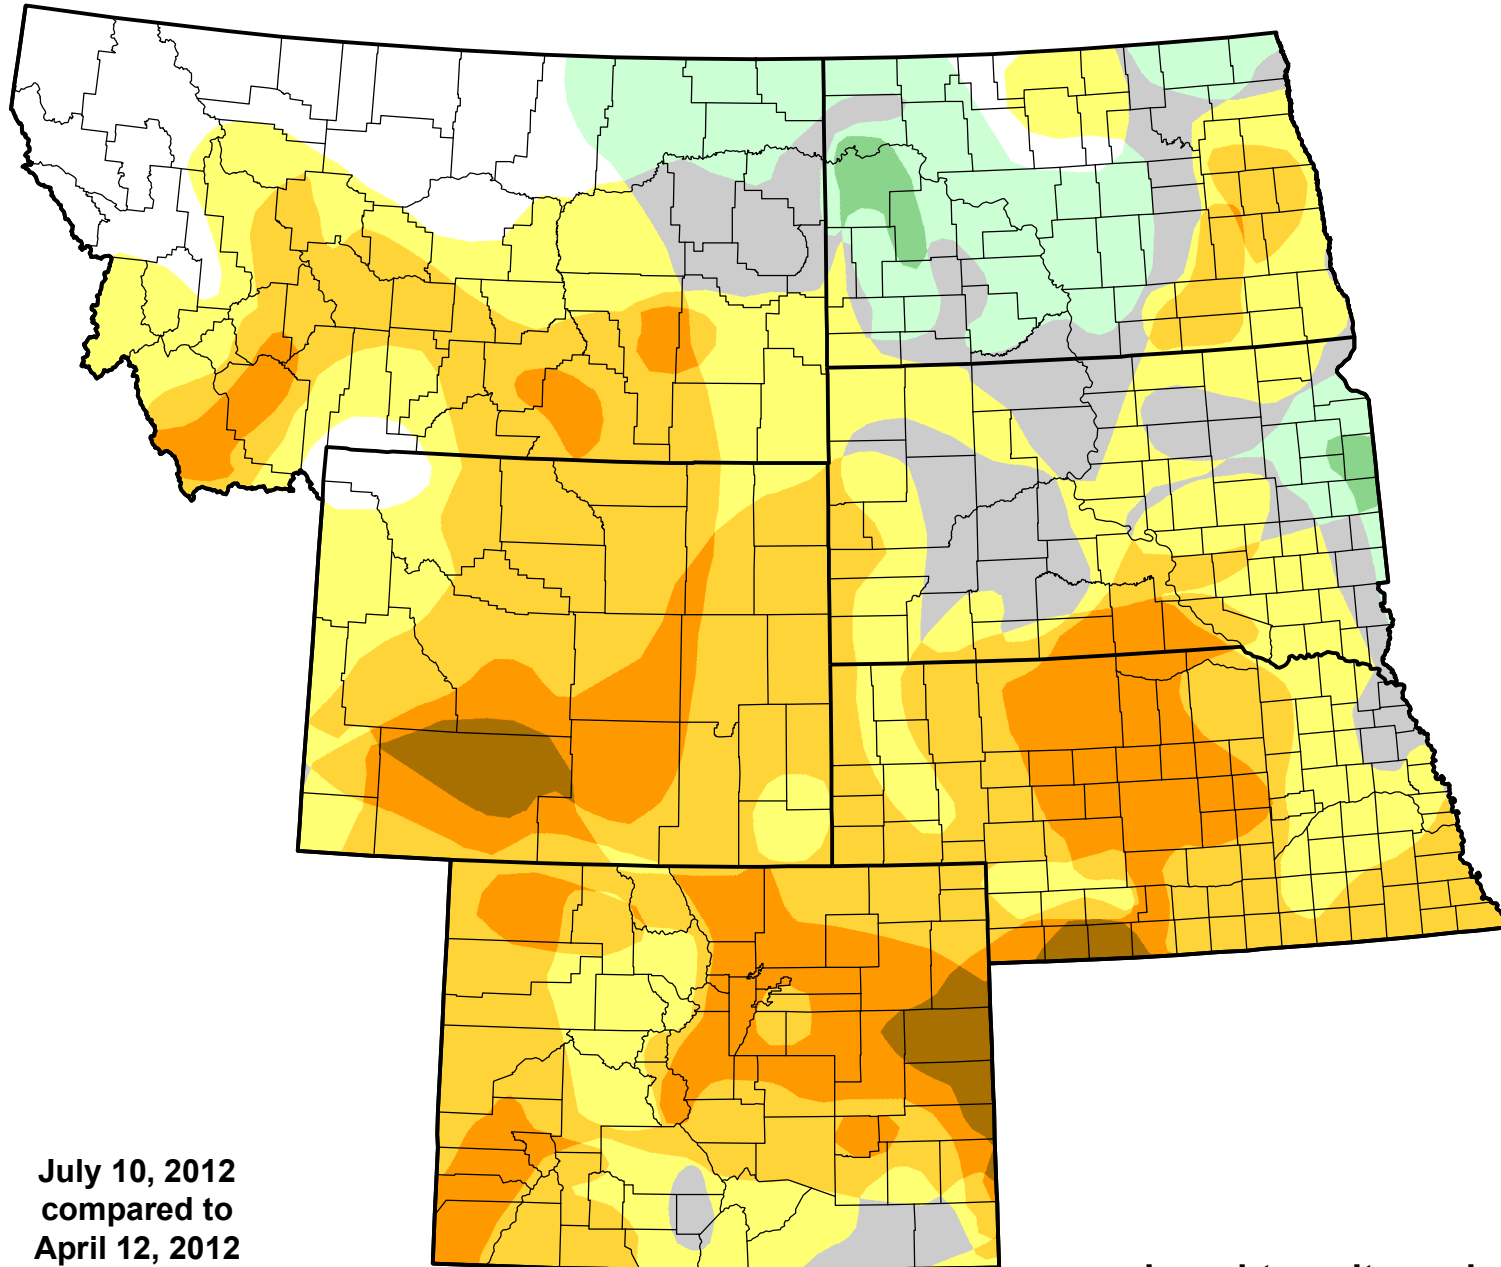

U.S. Drought Monitor Class Change - USDA Northern Plains Climate Hub 13 Week

July 10, 2012
compared to
April 12, 2012

droughtmonitor.unl.edu

- 5 Class Degradation
- 4 Class Degradation
- 3 Class Degradation
- 2 Class Degradation
- 1 Class Degradation
- No Change
- 1 Class Improvement
- 2 Class Improvement
- 3 Class Improvement
- 4 Class Improvement
- 5 Class Improvement