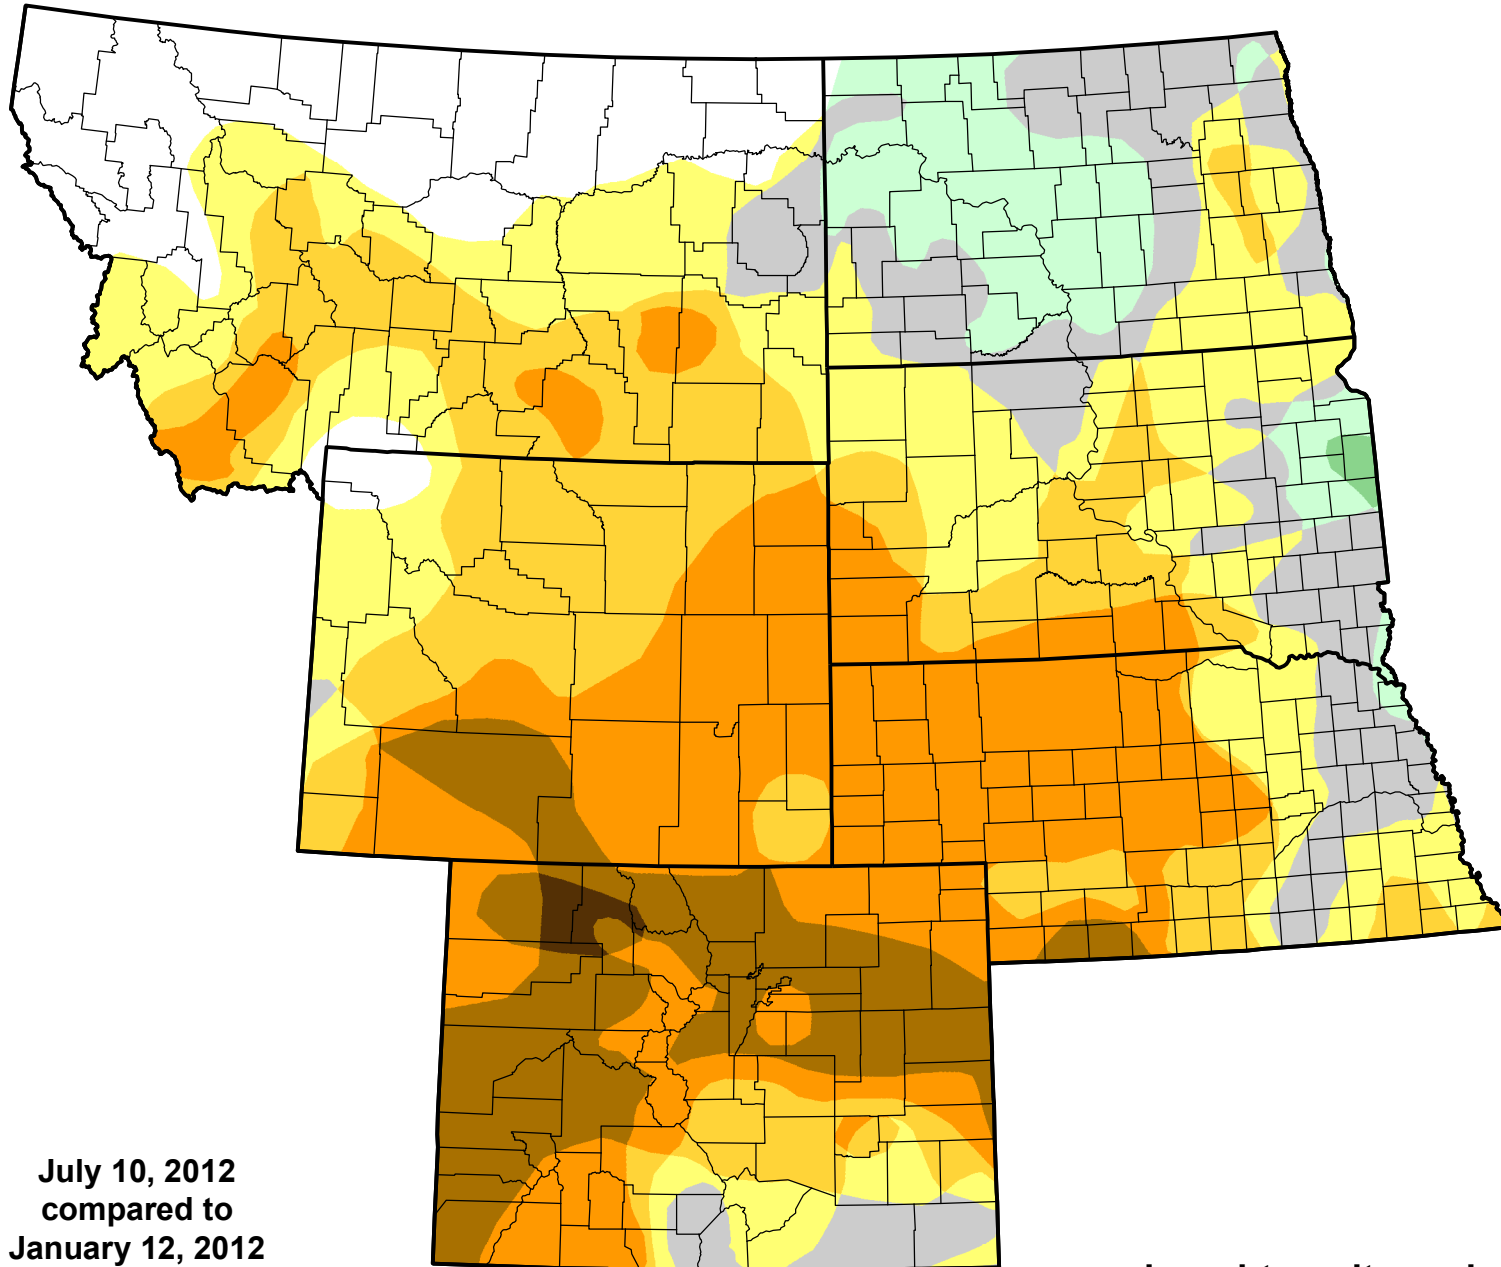

# U.S. Drought Monitor Class Change - USDA Northern Plains Climate Hub 26 Week

July 10, 2012  
compared to  
January 12, 2012

[droughtmonitor.unl.edu](http://droughtmonitor.unl.edu)

- 5 Class Degradation
- 4 Class Degradation
- 3 Class Degradation
- 2 Class Degradation
- 1 Class Degradation
- No Change
- 1 Class Improvement
- 2 Class Improvement
- 3 Class Improvement
- 4 Class Improvement
- 5 Class Improvement