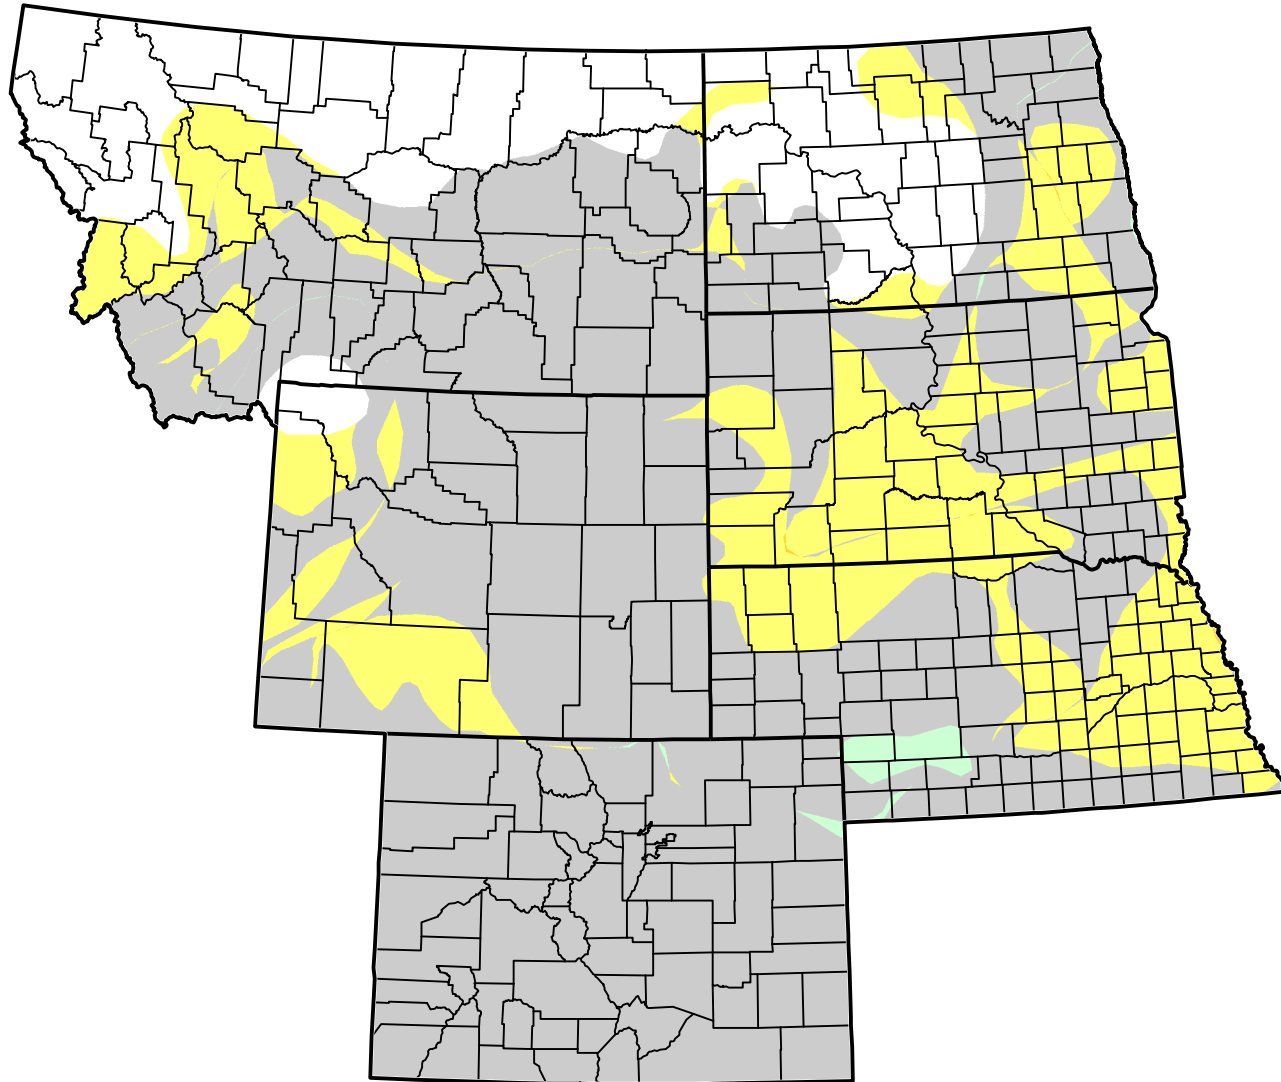

U.S. Drought Monitor Class Change - USDA Northern Plains Climate Hub

1 Week

July 10, 2012
compared to
July 3, 2012