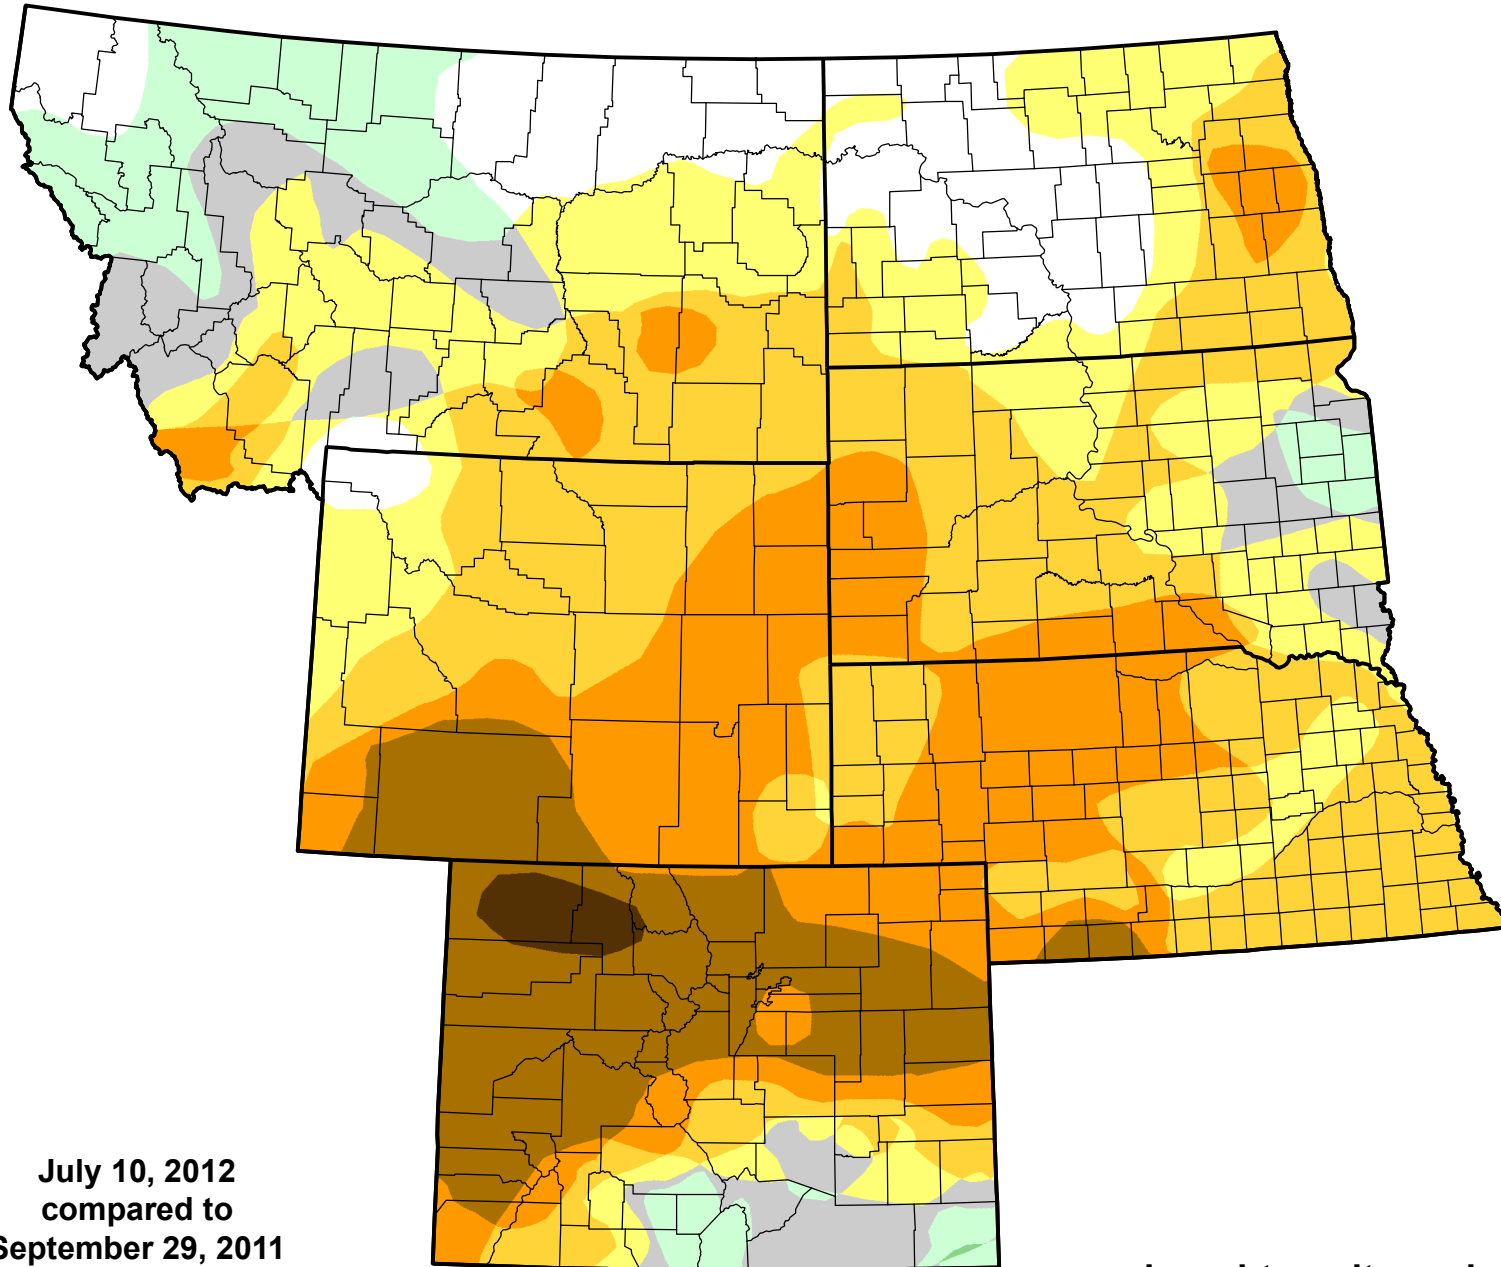

U.S. Drought Monitor Class Change - USDA Northern Plains Climate Hub Start of Water Year

July 10, 2012
compared to
September 29, 2011

droughtmonitor.unl.edu