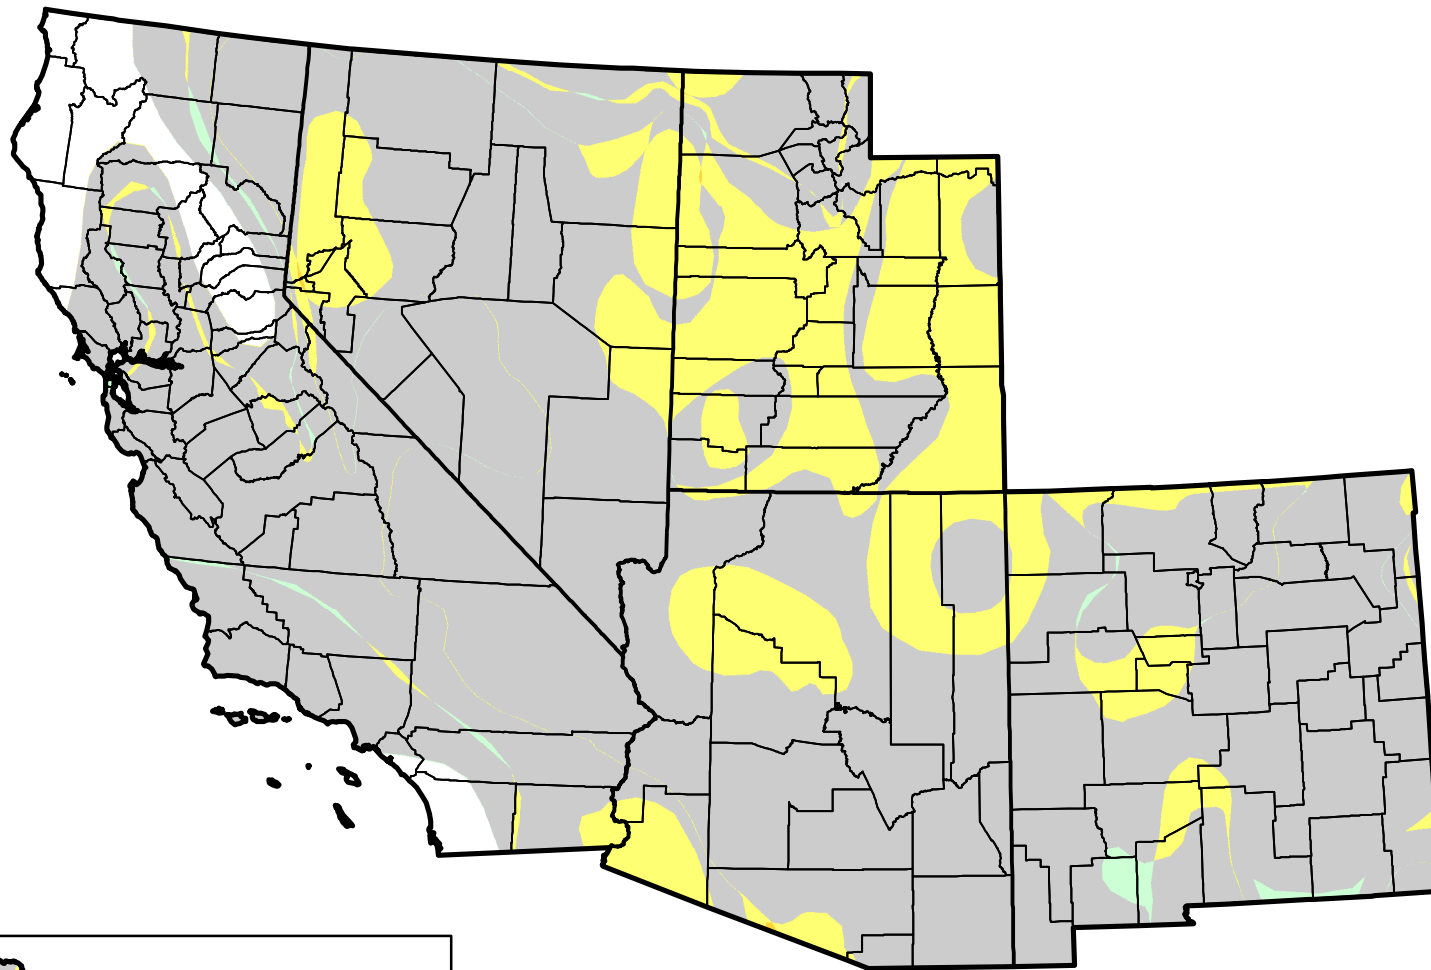

U.S. Drought Monitor Class Change - USDA Southwest Climate Hub

1 Month

July 10, 2012
compared to
June 12, 2012

-  5 Class Degradation
-  4 Class Degradation
-  3 Class Degradation
-  2 Class Degradation
-  1 Class Degradation
-  No Change
-  1 Class Improvement
-  2 Class Improvement
-  3 Class Improvement
-  4 Class Improvement
-  5 Class Improvement