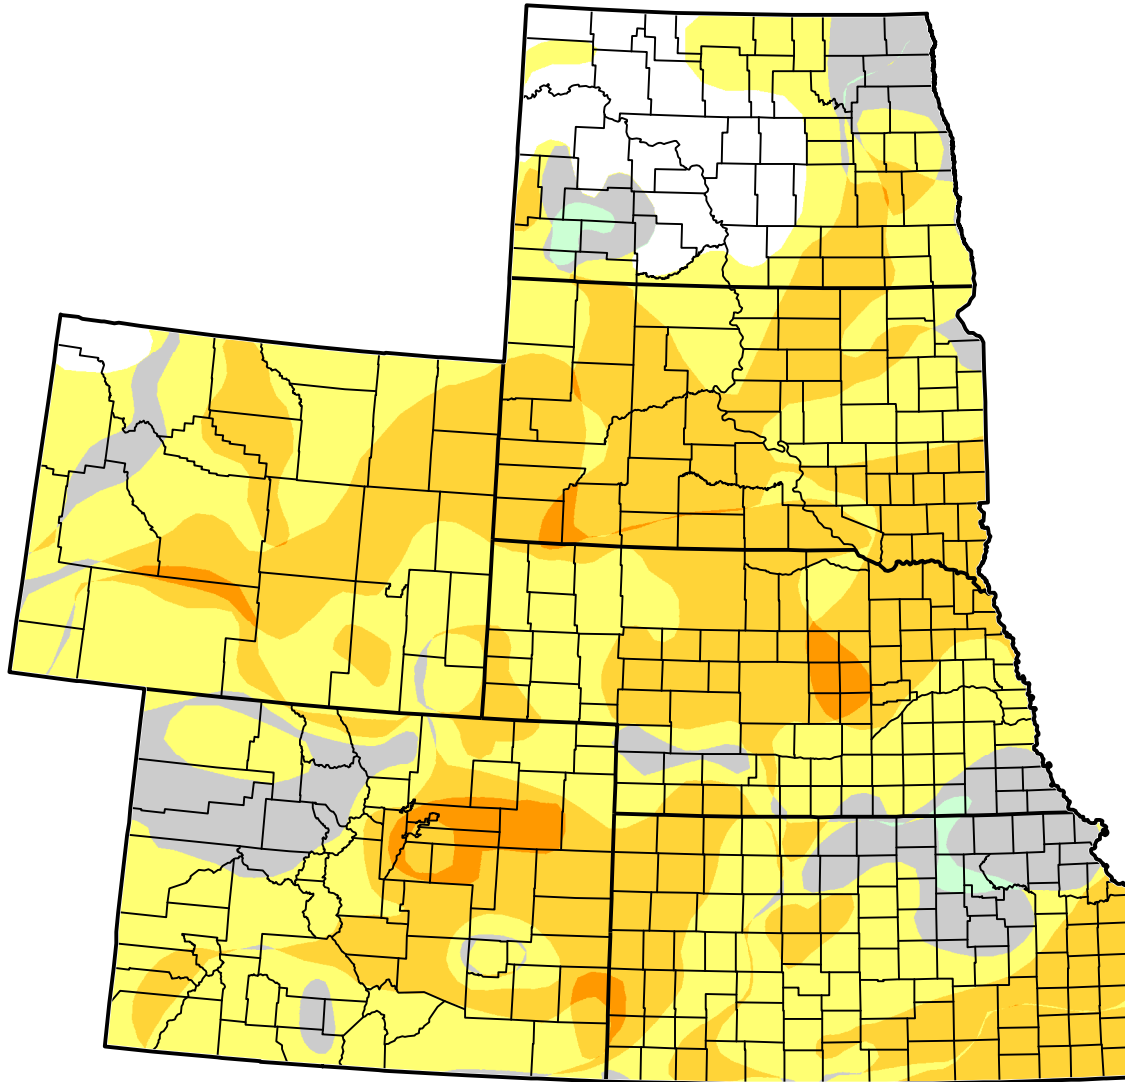

U.S. Drought Monitor Class Change - High Plains

1 Month

July 10, 2012
compared to
June 12, 2012

-  5 Class Degradation
-  4 Class Degradation
-  3 Class Degradation
-  2 Class Degradation
-  1 Class Degradation
-  No Change
-  1 Class Improvement
-  2 Class Improvement
-  3 Class Improvement
-  4 Class Improvement
-  5 Class Improvement