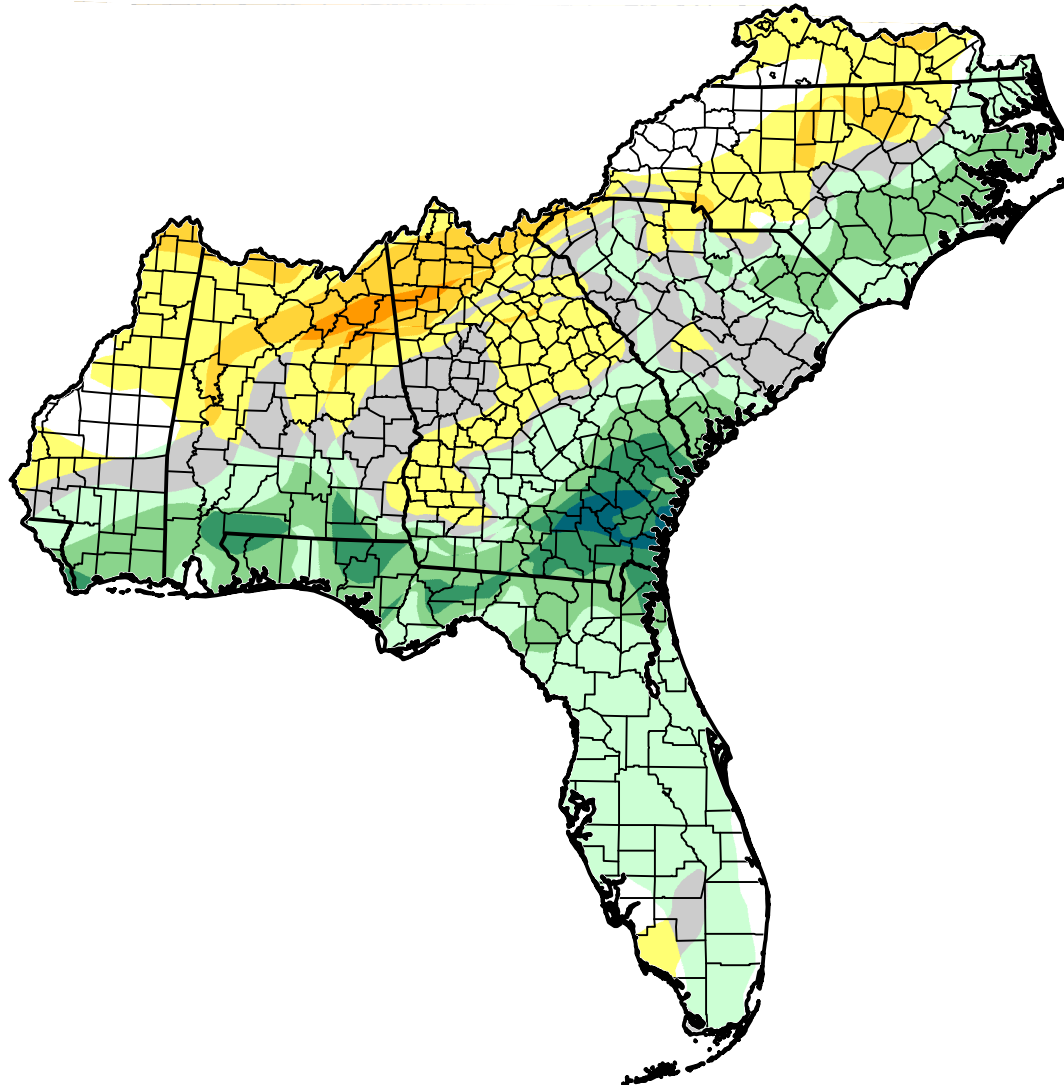

# U.S. Drought Monitor Class Change - South Atlantic-Gulf Watershed

## Start of Calendar Year

July 10, 2012  
compared to  
January 3, 2012