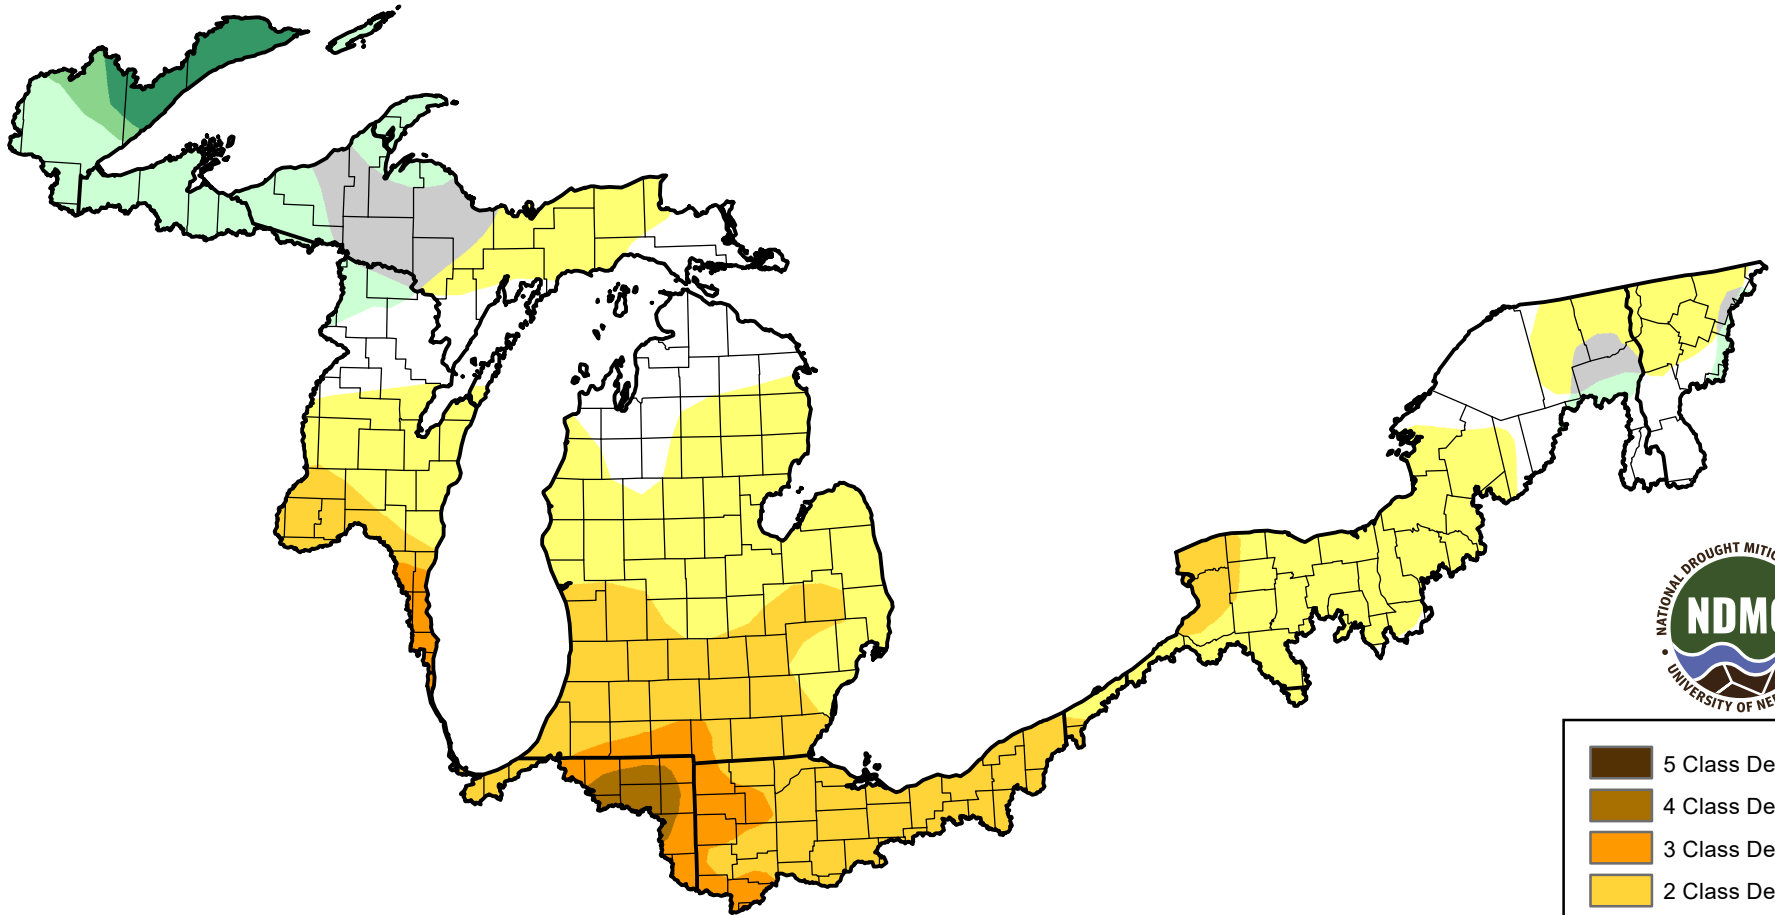

U.S. Drought Monitor Class Change - Great Lakes Watershed

26 Week

July 10, 2012
compared to
January 12, 2012

droughtmonitor.unl.edu