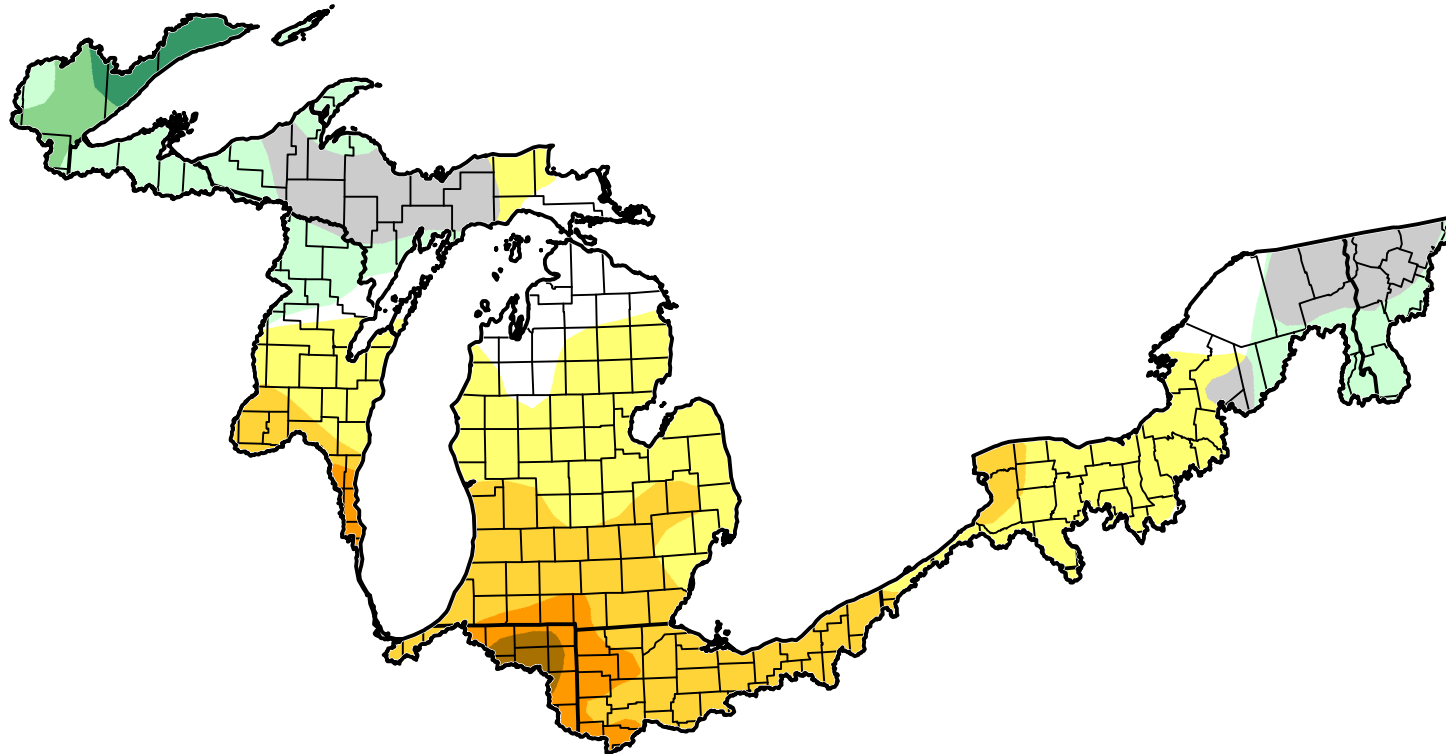

# U.S. Drought Monitor Class Change - Great Lakes Watershed 3 Months

July 10, 2012  
compared to  
April 17, 2012