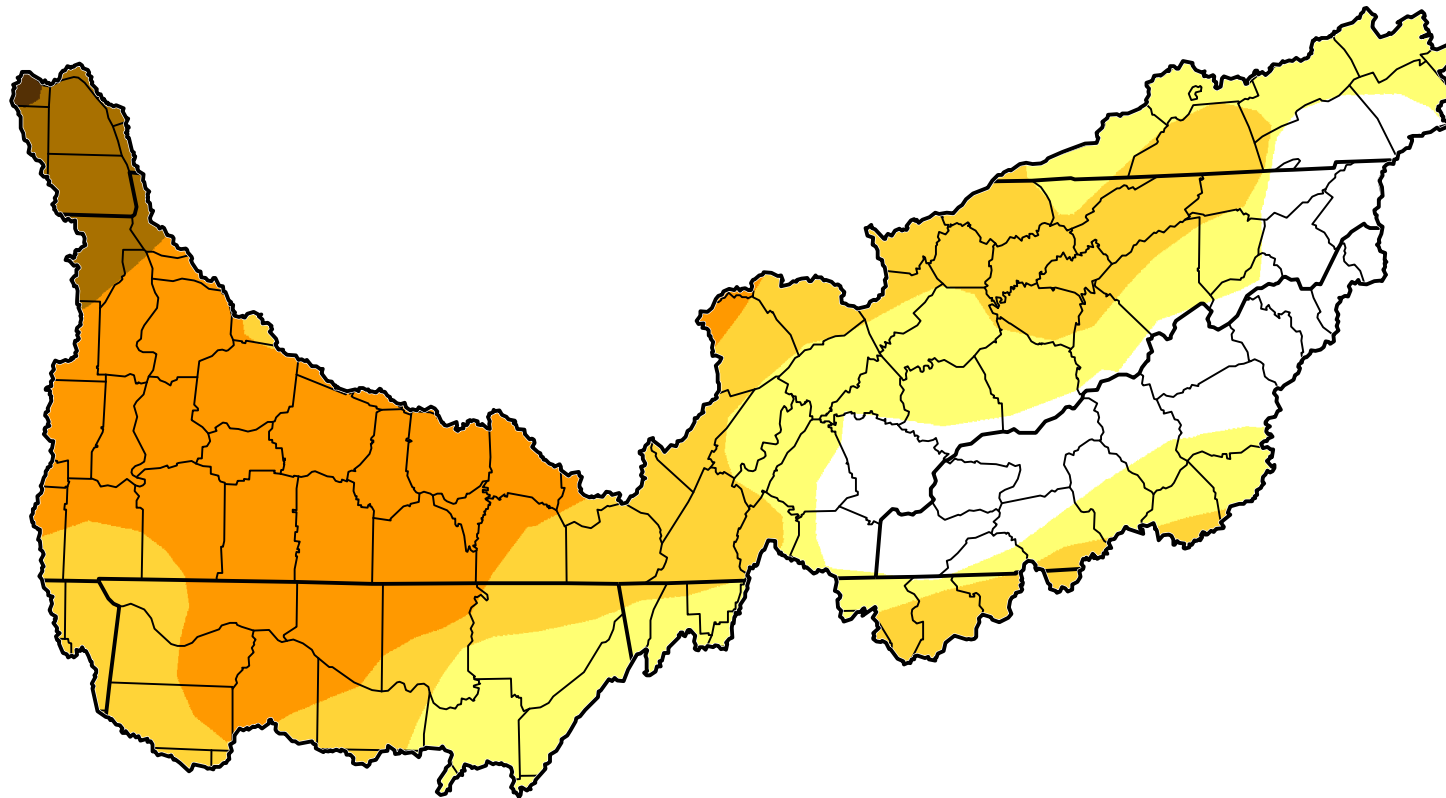

U.S. Drought Monitor Class Change - Tennessee Watershed

Start of Calendar Year

July 10, 2012
compared to
January 3, 2012