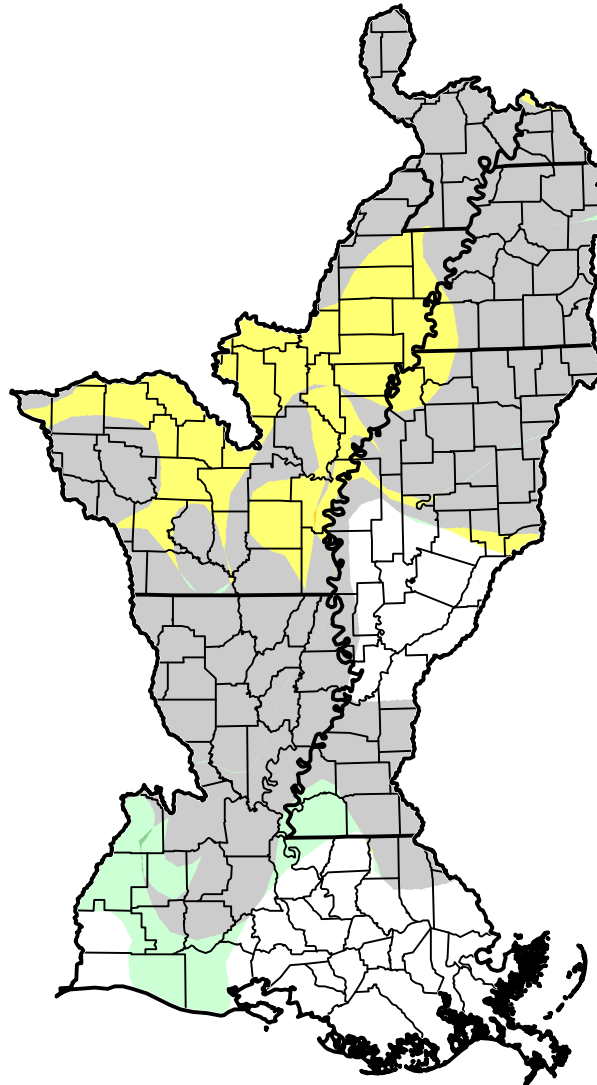

U.S. Drought Monitor Class Change - Lower Mississippi Watershed

1 Week

-  5 Class Degradation
-  4 Class Degradation
-  3 Class Degradation
-  2 Class Degradation
-  1 Class Degradation
-  No Change
-  1 Class Improvement
-  2 Class Improvement
-  3 Class Improvement
-  4 Class Improvement
-  5 Class Improvement

July 10, 2012
compared to
July 3, 2012