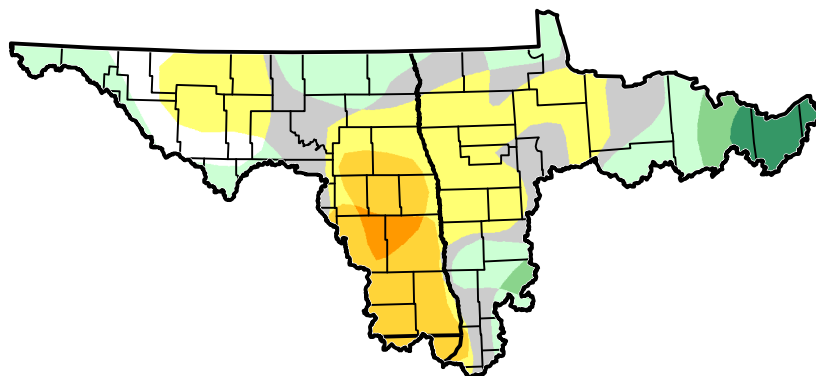

U.S. Drought Monitor Class Change - Souris-Red-Rainy Watershed 3 Months

July 10, 2012
compared to
April 17, 2012