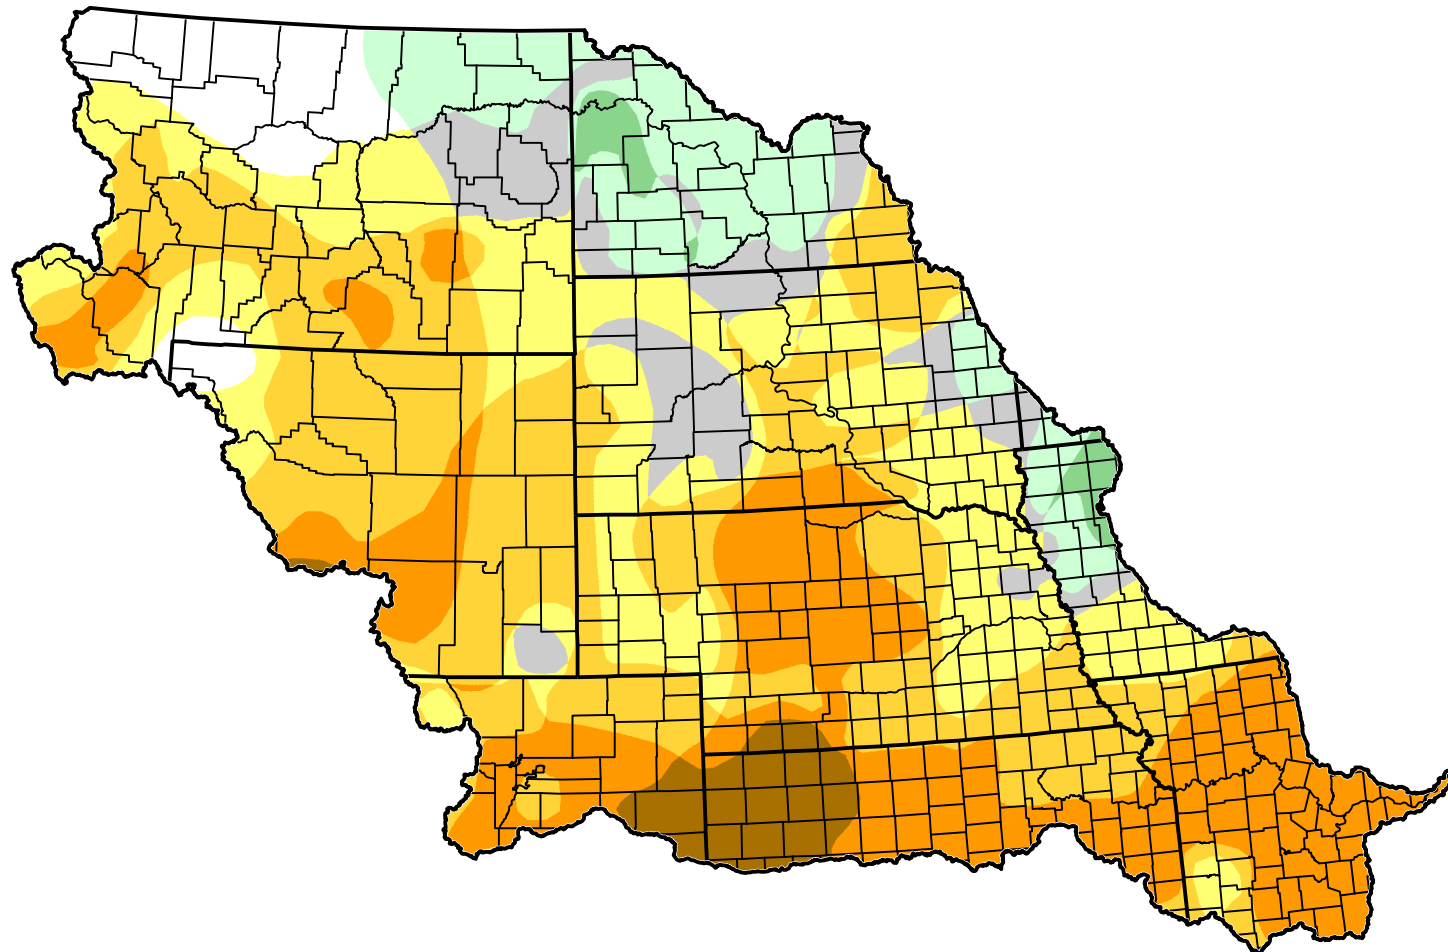

U.S. Drought Monitor Class Change - Missouri Watershed 3 Months

-  5 Class Degradation
-  4 Class Degradation
-  3 Class Degradation
-  2 Class Degradation
-  1 Class Degradation
-  No Change
-  1 Class Improvement
-  2 Class Improvement
-  3 Class Improvement
-  4 Class Improvement
-  5 Class Improvement

July 10, 2012
compared to
April 17, 2012