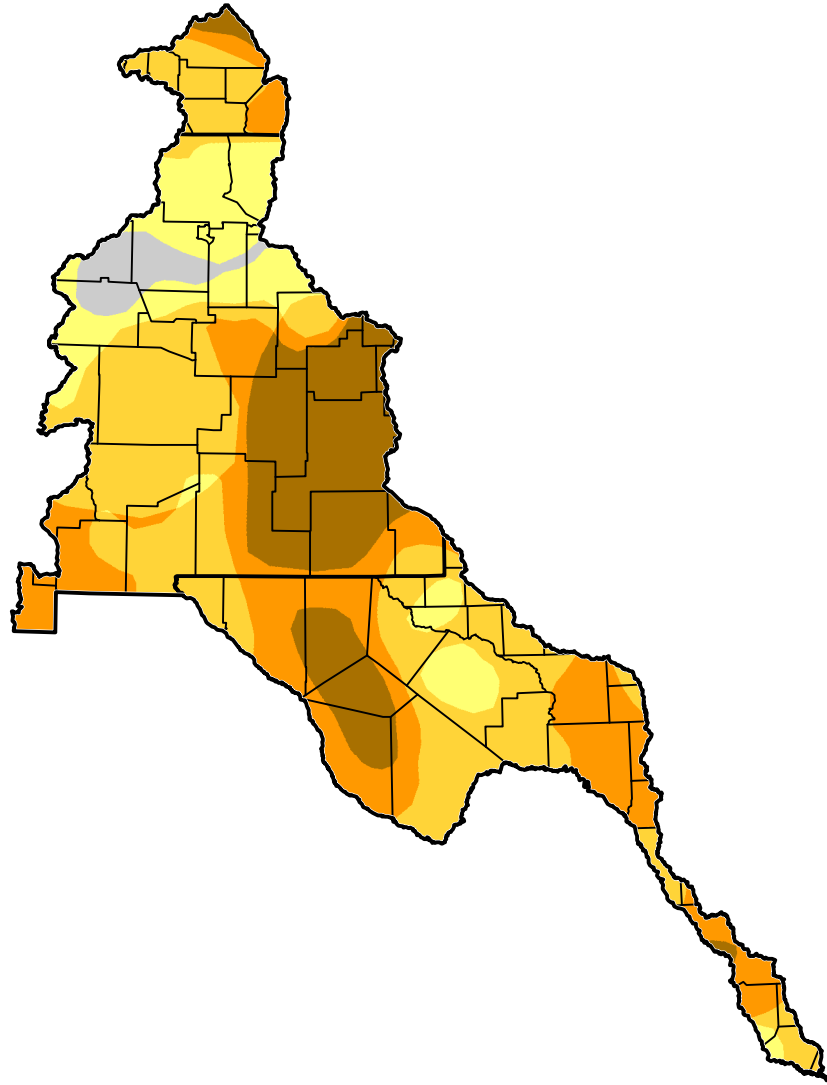

U.S. Drought Monitor Class Change - Rio Grande Watershed 2 Years

July 10, 2012
compared to
July 13, 2010