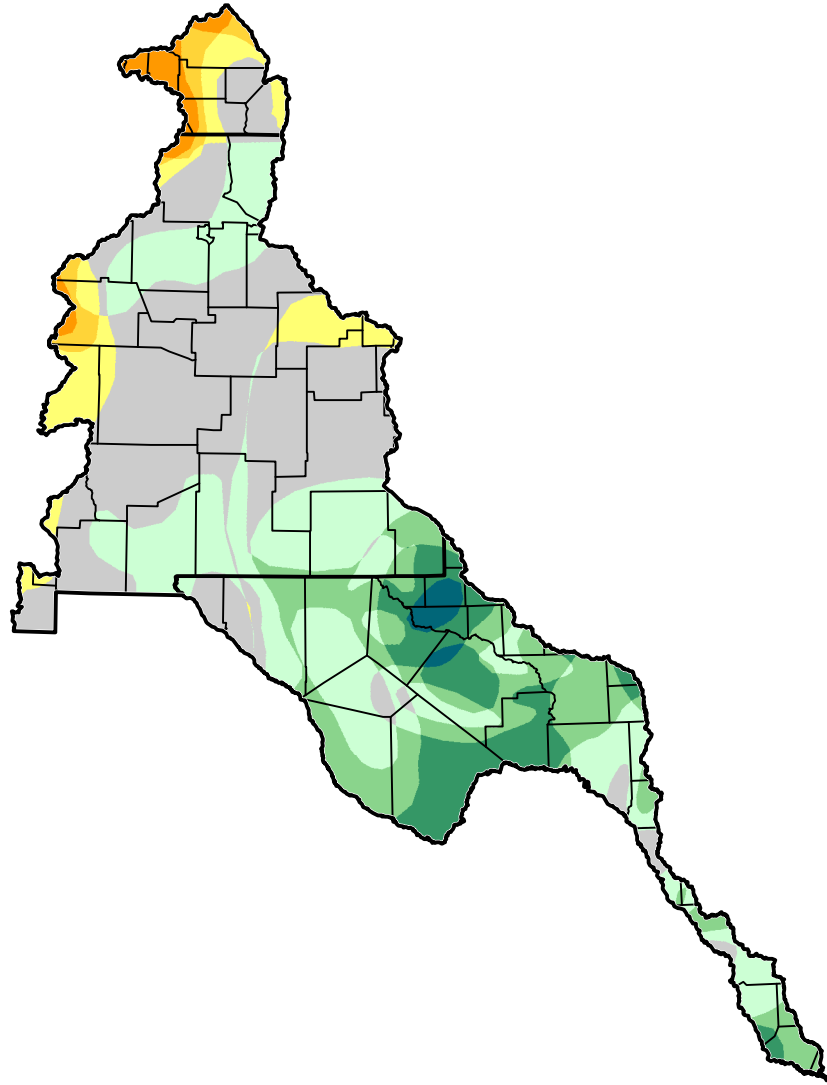

# U.S. Drought Monitor Class Change - Rio Grande Watershed

## Start of Calendar Year

July 10, 2012  
compared to  
January 3, 2012