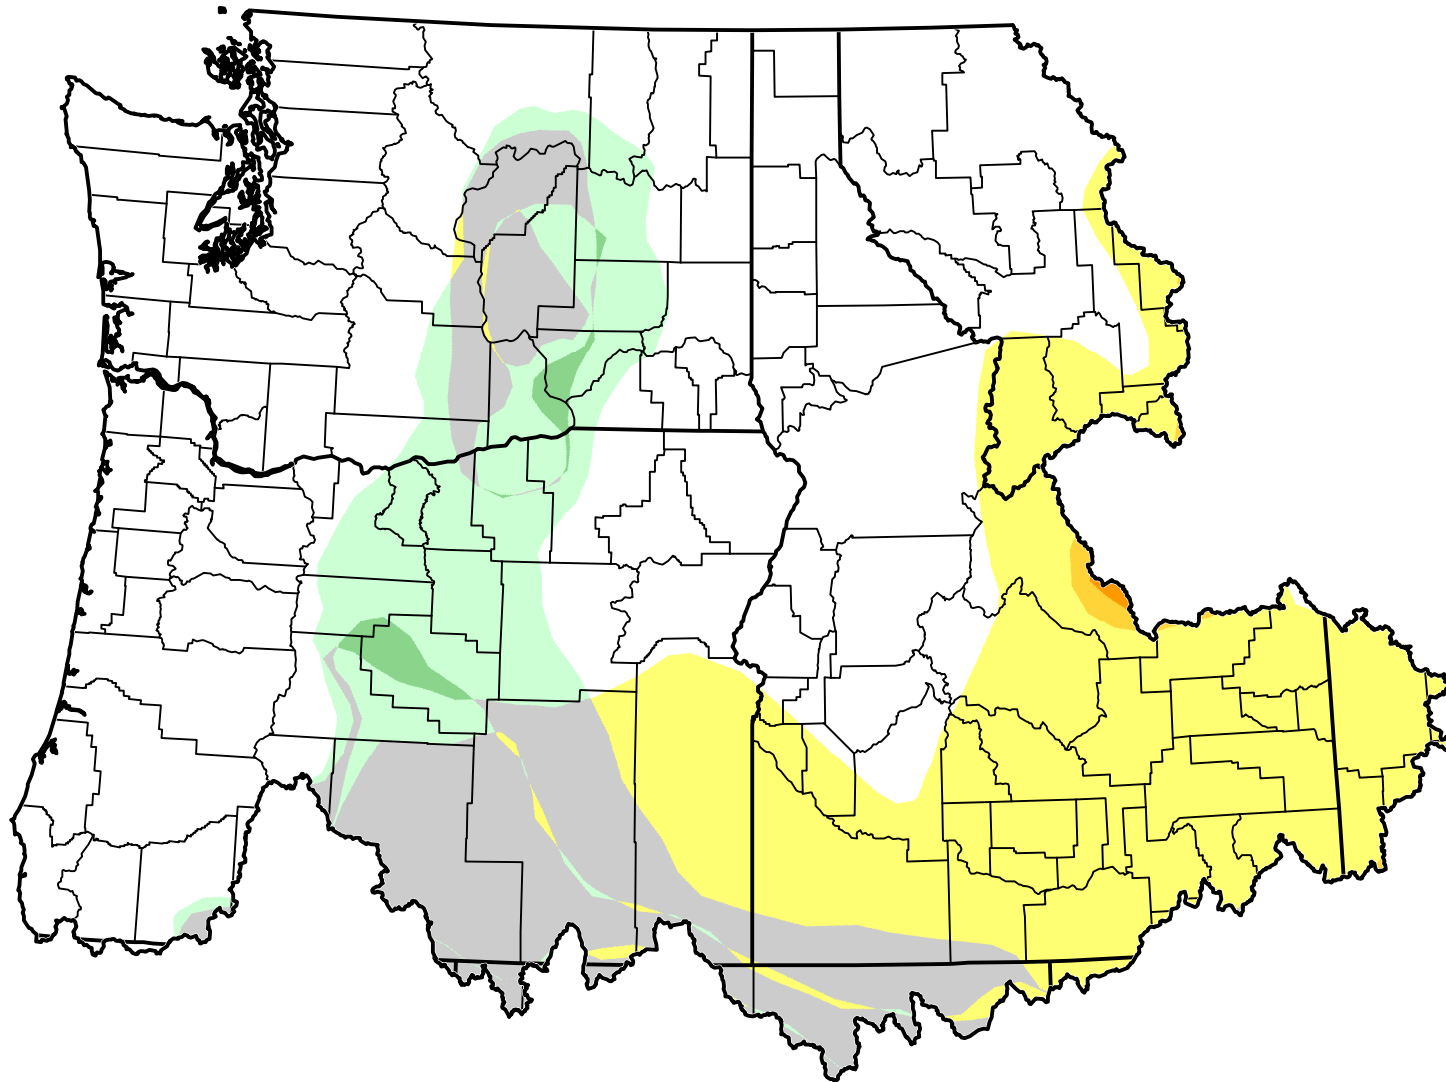

# U.S. Drought Monitor Class Change - Pacific Northwest Watershed 3 Months

July 10, 2012  
compared to  
April 17, 2012

- 5 Class Degradation
- 4 Class Degradation
- 3 Class Degradation
- 2 Class Degradation
- 1 Class Degradation
- No Change
- 1 Class Improvement
- 2 Class Improvement
- 3 Class Improvement
- 4 Class Improvement
- 5 Class Improvement