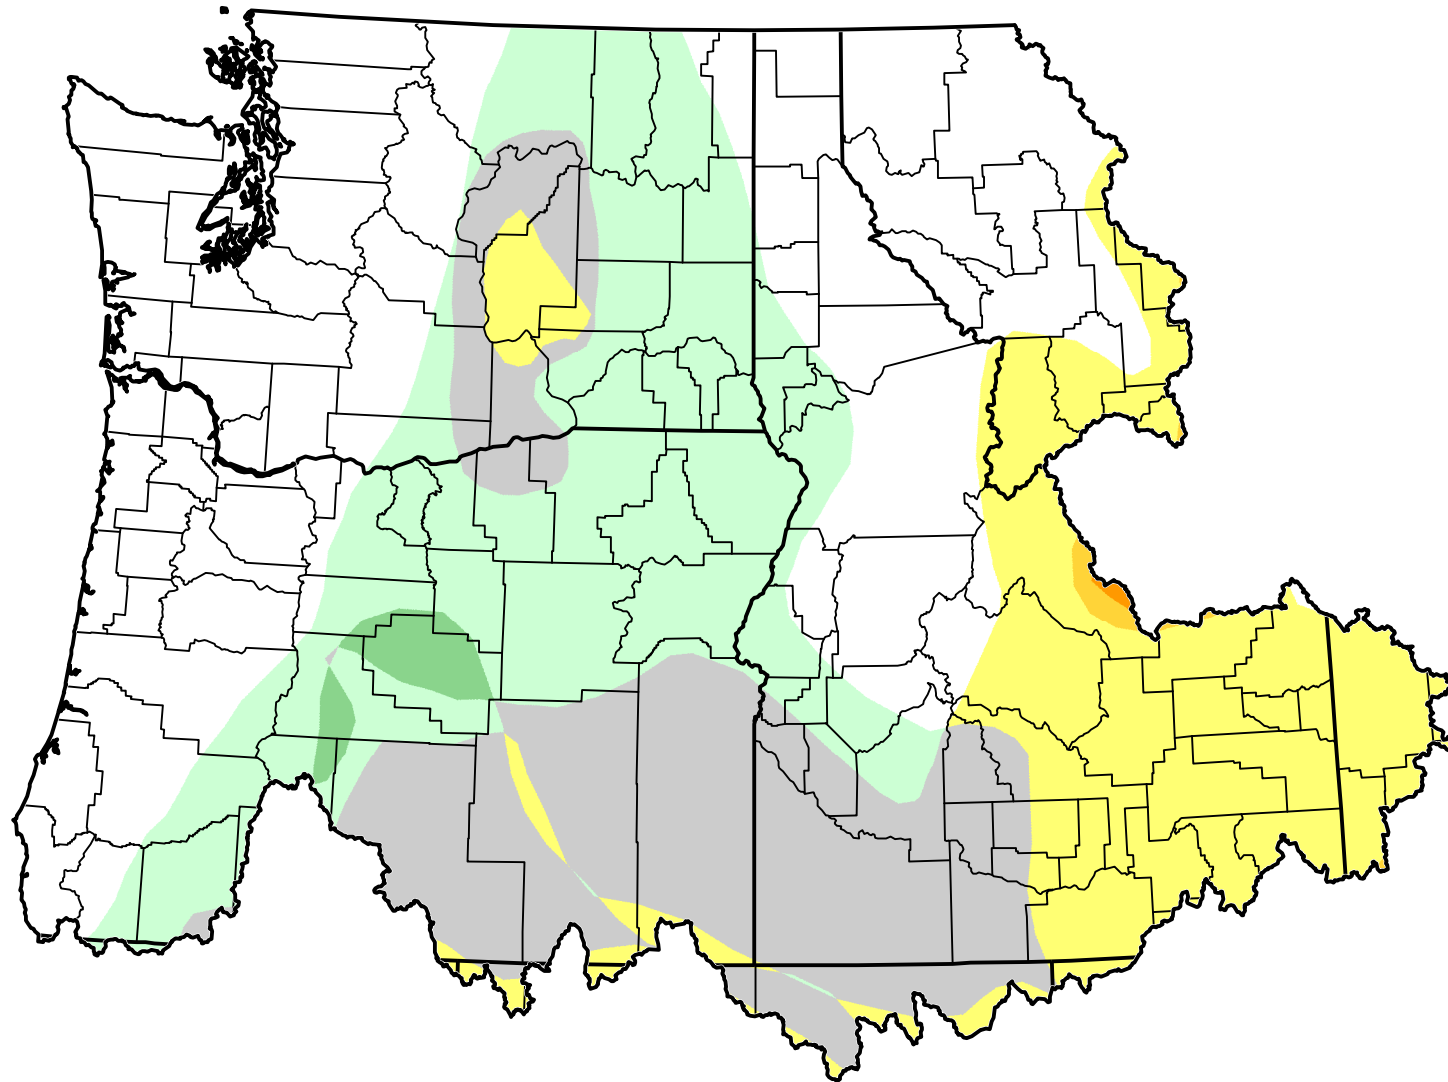

# U.S. Drought Monitor Class Change - Pacific Northwest Watershed

Start of Calendar Year

- 5 Class Degradation
- 4 Class Degradation
- 3 Class Degradation
- 2 Class Degradation
- 1 Class Degradation
- No Change
- 1 Class Improvement
- 2 Class Improvement
- 3 Class Improvement
- 4 Class Improvement
- 5 Class Improvement

July 10, 2012  
compared to  
January 3, 2012