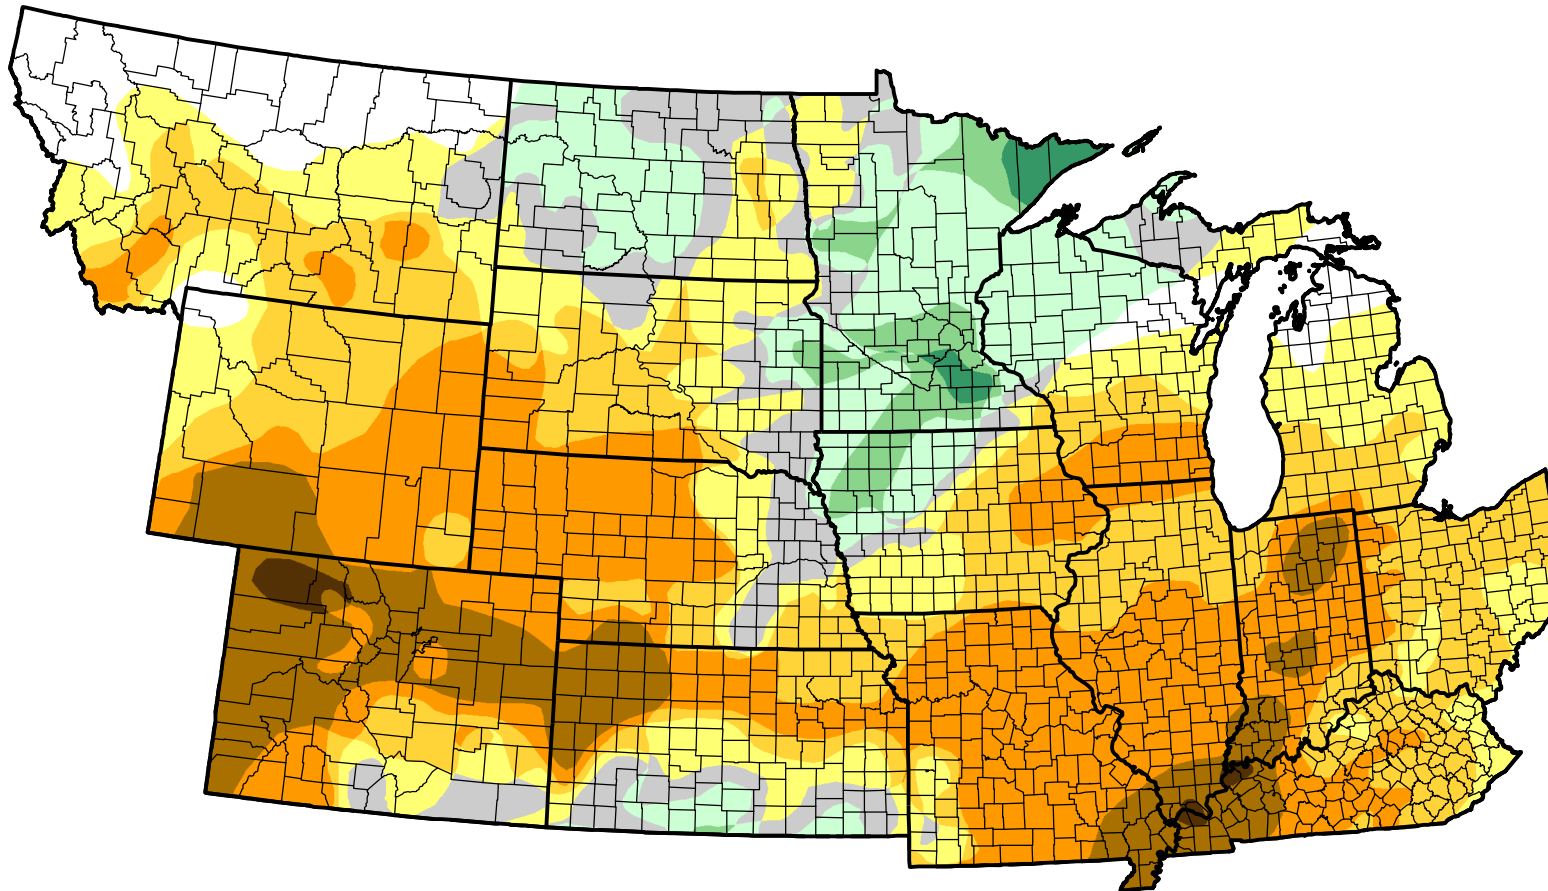

# U.S. Drought Monitor Class Change - NWS Central Start of Calendar Year

-  5 Class Degradation
-  4 Class Degradation
-  3 Class Degradation
-  2 Class Degradation
-  1 Class Degradation
-  No Change
-  1 Class Improvement
-  2 Class Improvement
-  3 Class Improvement
-  4 Class Improvement
-  5 Class Improvement

July 10, 2012  
compared to  
January 5, 2012

[droughtmonitor.unl.edu](http://droughtmonitor.unl.edu)