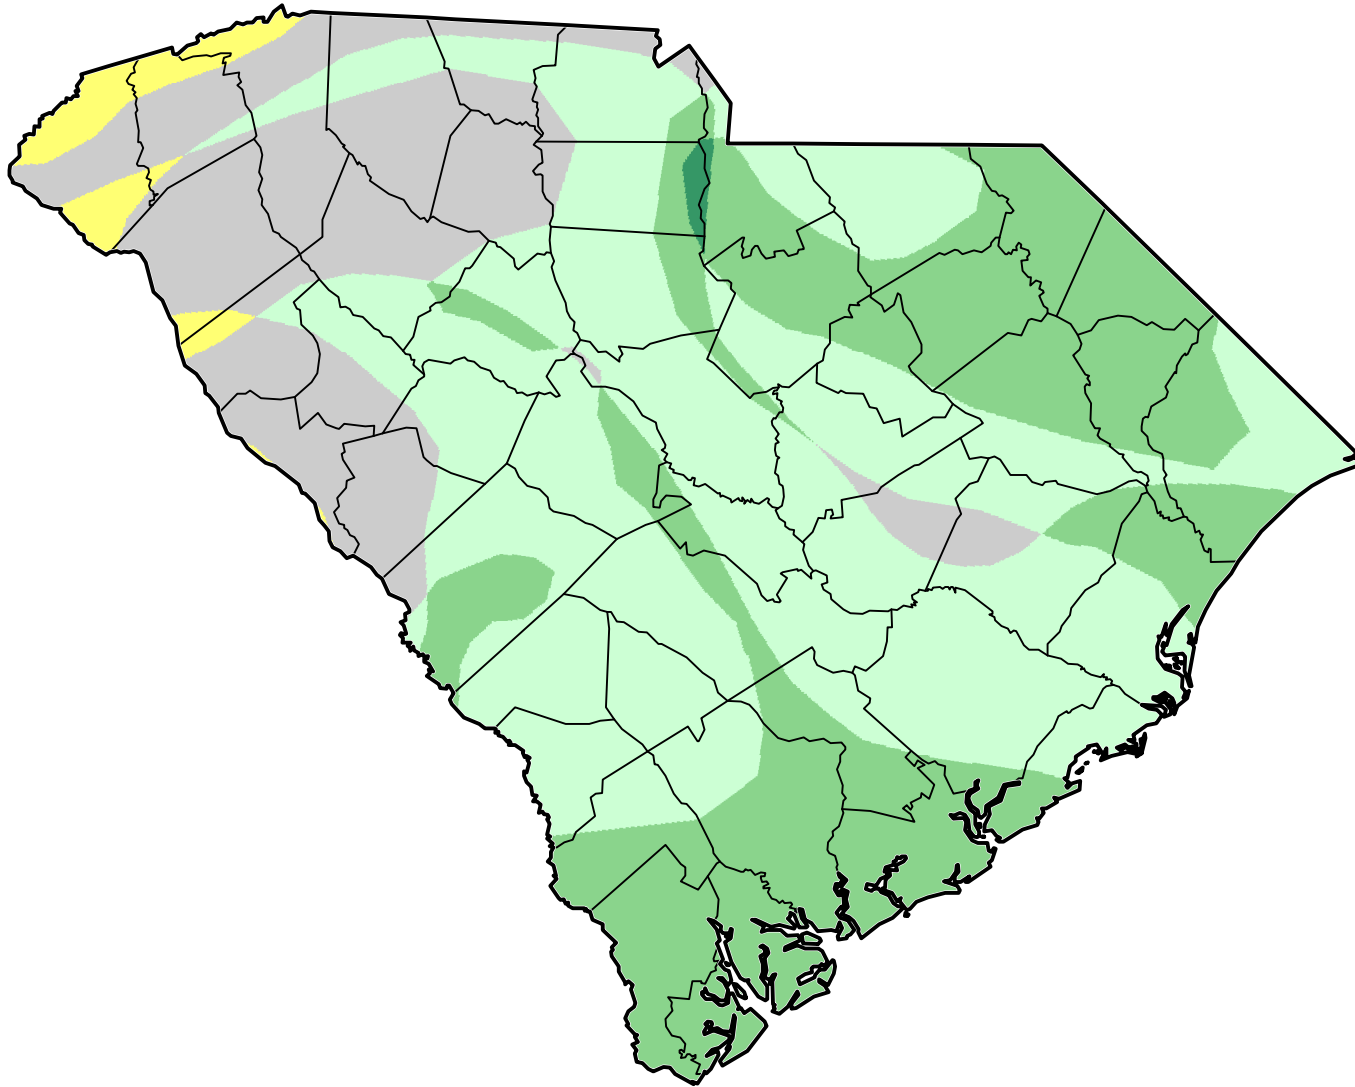

U.S. Drought Monitor Class Change - South Carolina

3 Months

July 10, 2012
compared to
April 17, 2012