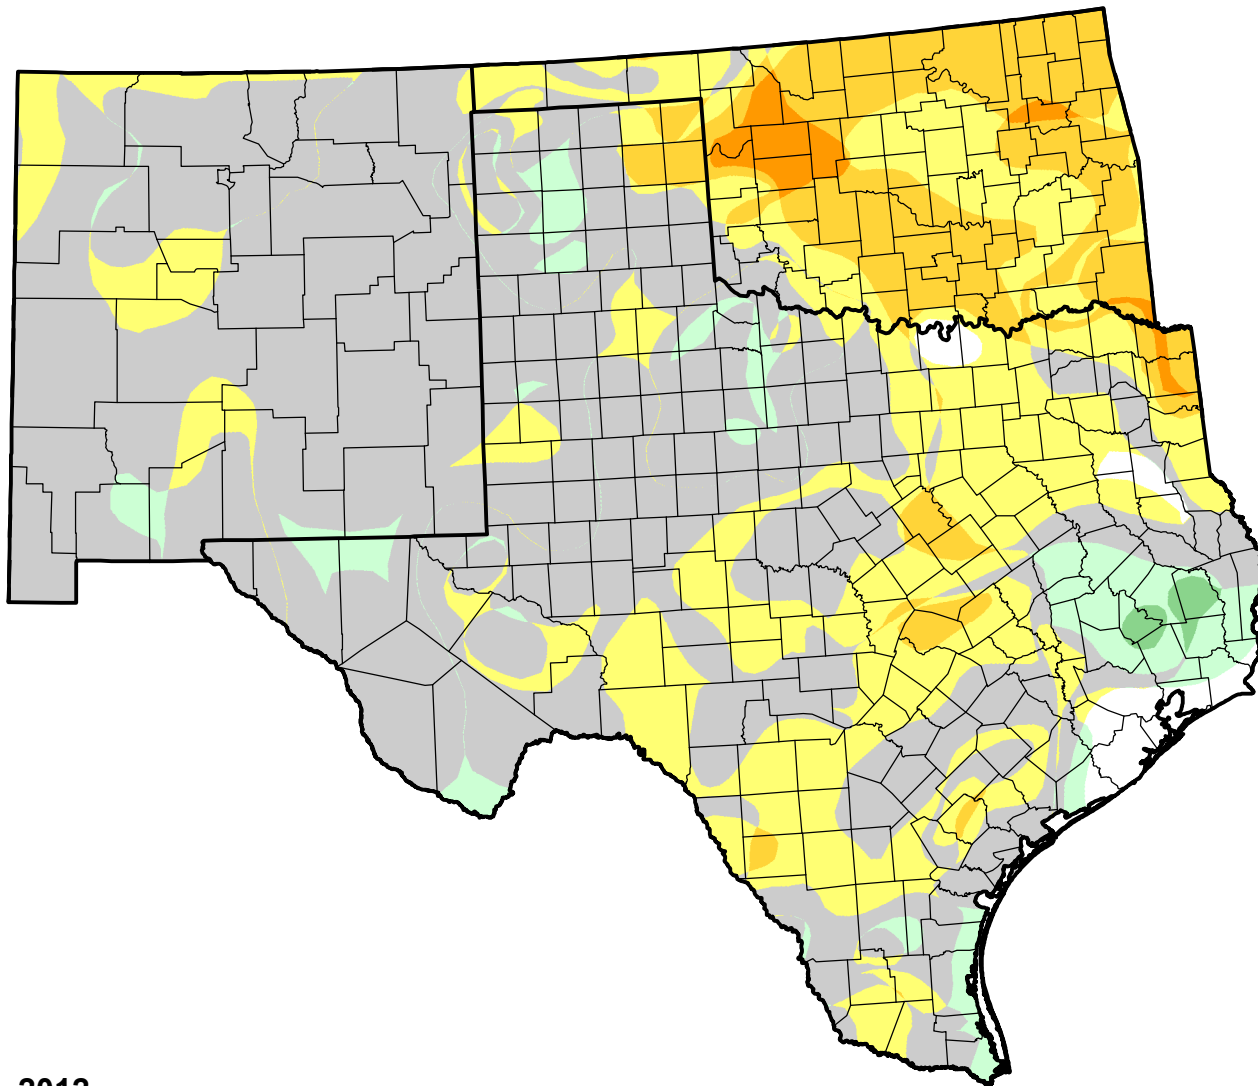

U.S. Drought Monitor Class Change - Southern Plains RDEWS

4 Week

July 10, 2012
compared to
June 14, 2012

droughtmonitor.unl.edu