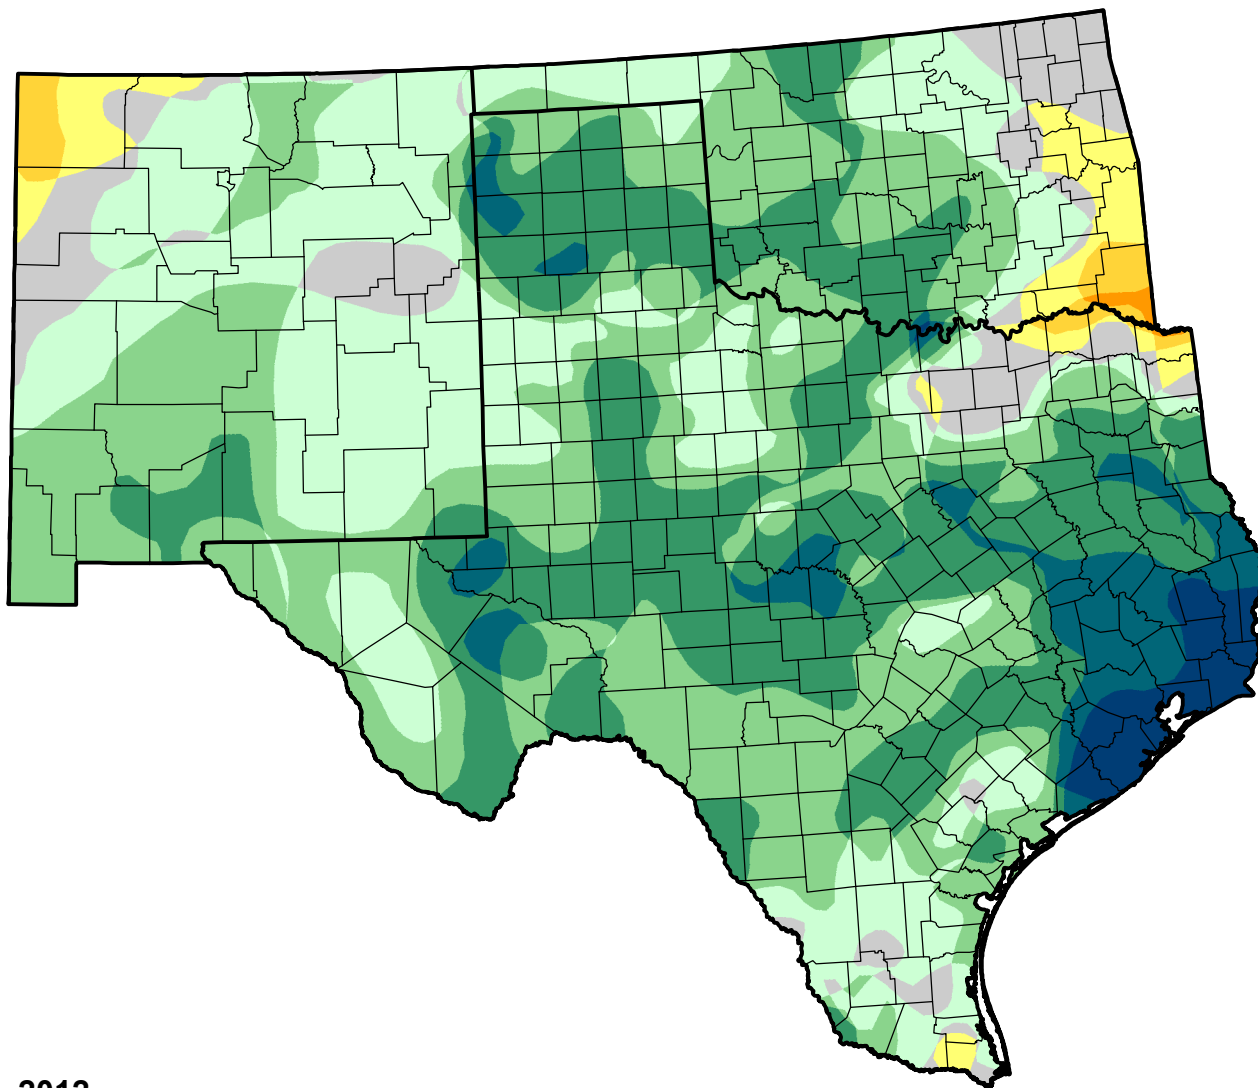

U.S. Drought Monitor Class Change - Southern Plains RDEWS

52 Week

July 10, 2012
compared to
July 14, 2011

droughtmonitor.unl.edu

-  5 Class Degradation
-  4 Class Degradation
-  3 Class Degradation
-  2 Class Degradation
-  1 Class Degradation
-  No Change
-  1 Class Improvement
-  2 Class Improvement
-  3 Class Improvement
-  4 Class Improvement
-  5 Class Improvement