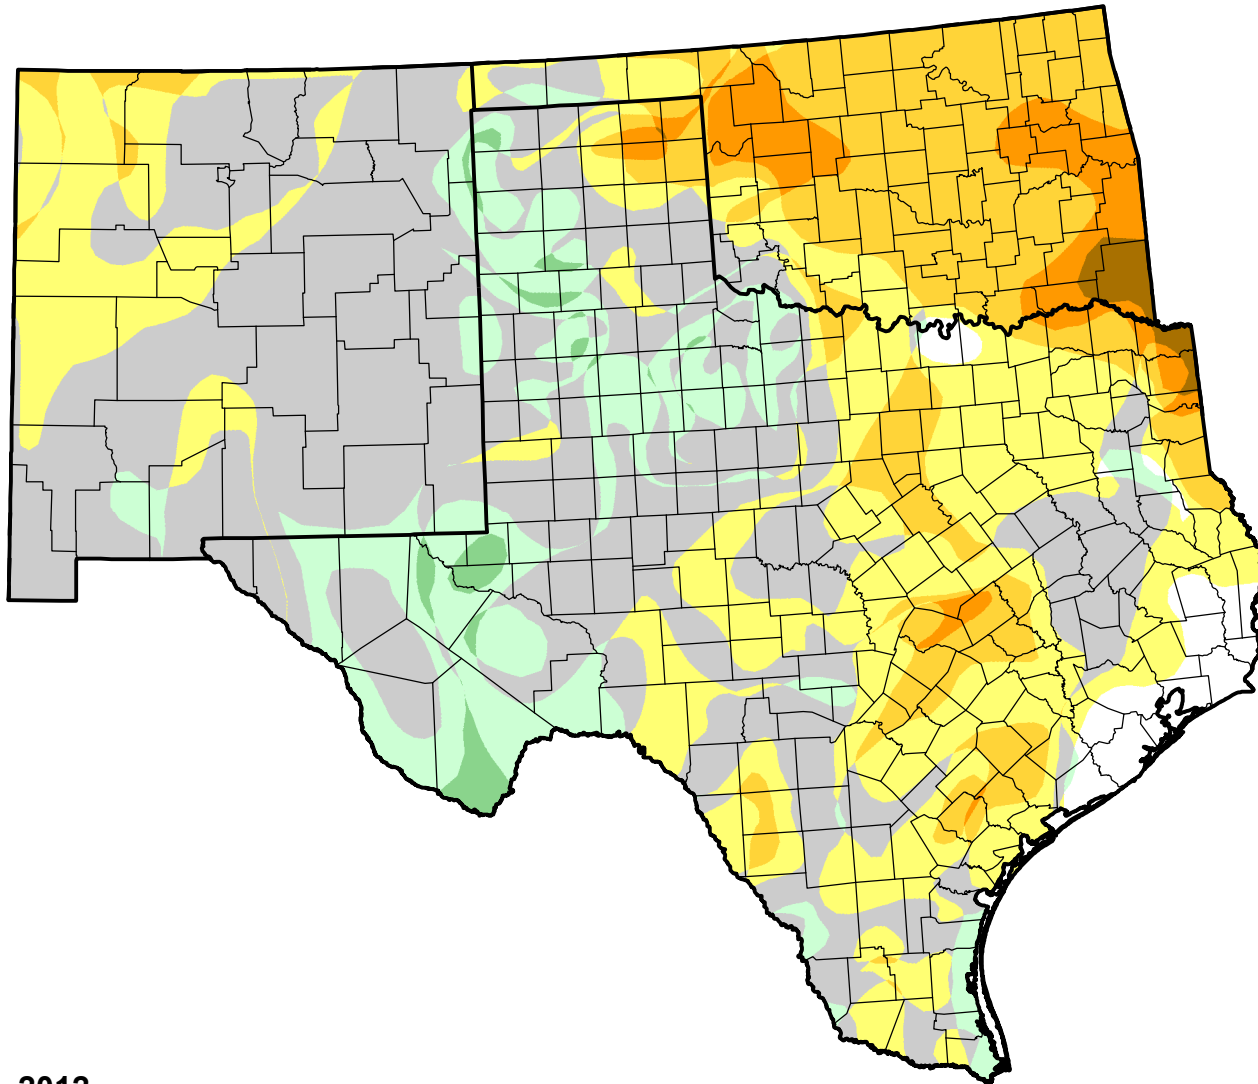

U.S. Drought Monitor Class Change - Southern Plains RDEWS

8 Week

July 10, 2012
compared to
May 17, 2012

droughtmonitor.unl.edu

- | | |
|---|---------------------|
|  | 5 Class Degradation |
|  | 4 Class Degradation |
|  | 3 Class Degradation |
|  | 2 Class Degradation |
|  | 1 Class Degradation |
|  | No Change |
|  | 1 Class Improvement |
|  | 2 Class Improvement |
|  | 3 Class Improvement |
|  | 4 Class Improvement |
|  | 5 Class Improvement |