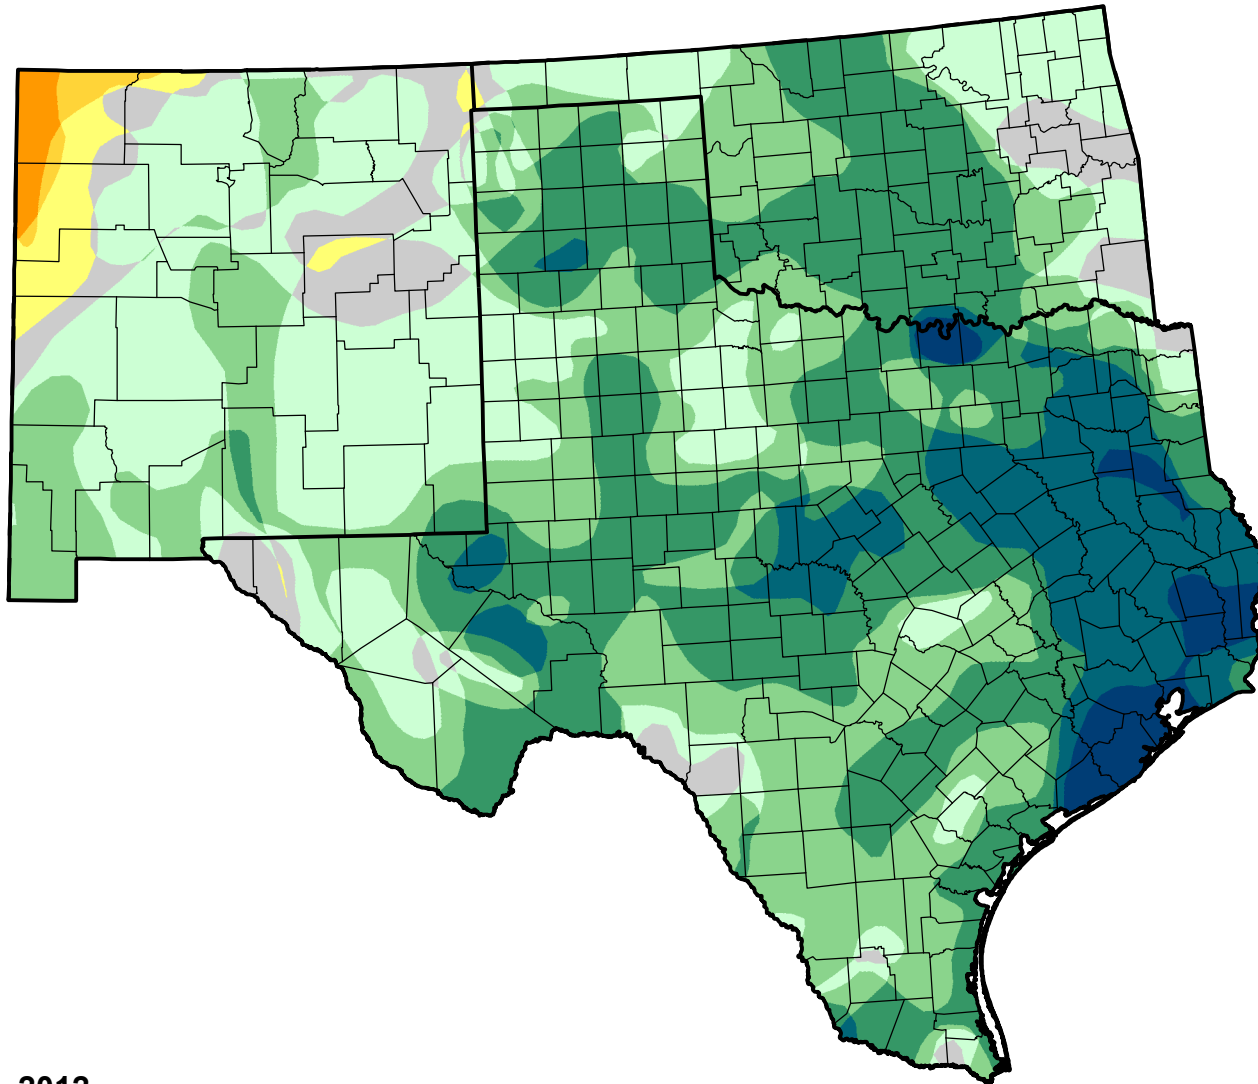

U.S. Drought Monitor Class Change - Southern Plains RDEWS

Start of Water Year

July 10, 2012
compared to
September 29, 2011

droughtmonitor.unl.edu

-  5 Class Degradation
-  4 Class Degradation
-  3 Class Degradation
-  2 Class Degradation
-  1 Class Degradation
-  No Change
-  1 Class Improvement
-  2 Class Improvement
-  3 Class Improvement
-  4 Class Improvement
-  5 Class Improvement