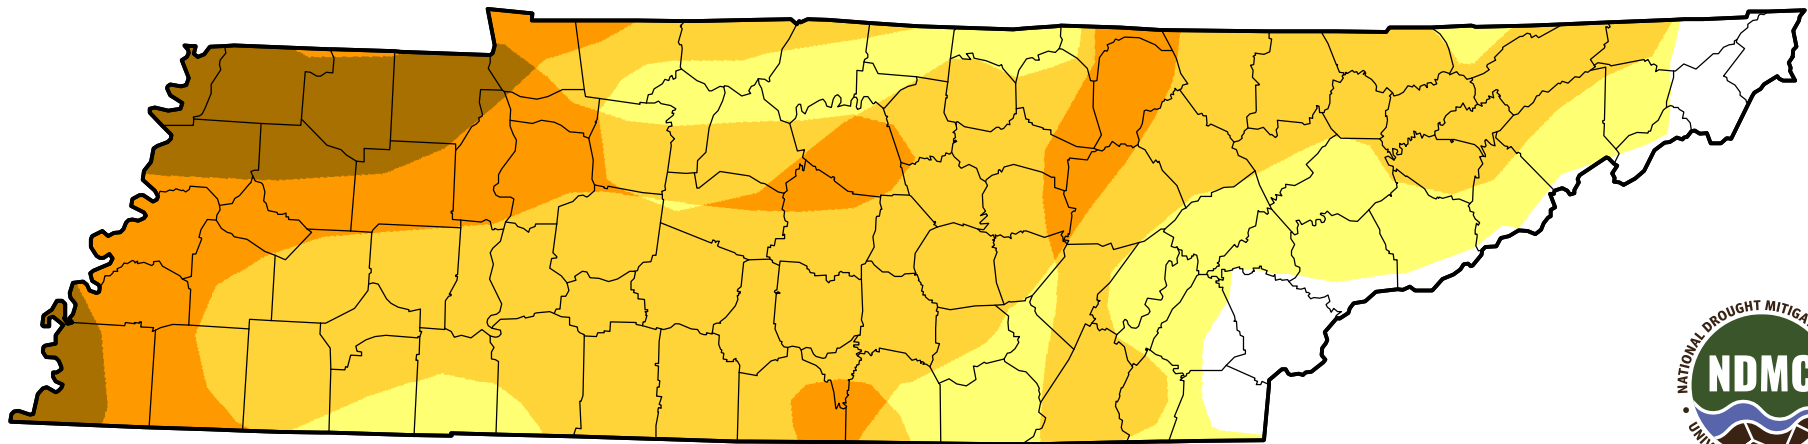

U.S. Drought Monitor Class Change - Tennessee

13 Week

July 10, 2012
compared to
April 12, 2012

droughtmonitor.unl.edu