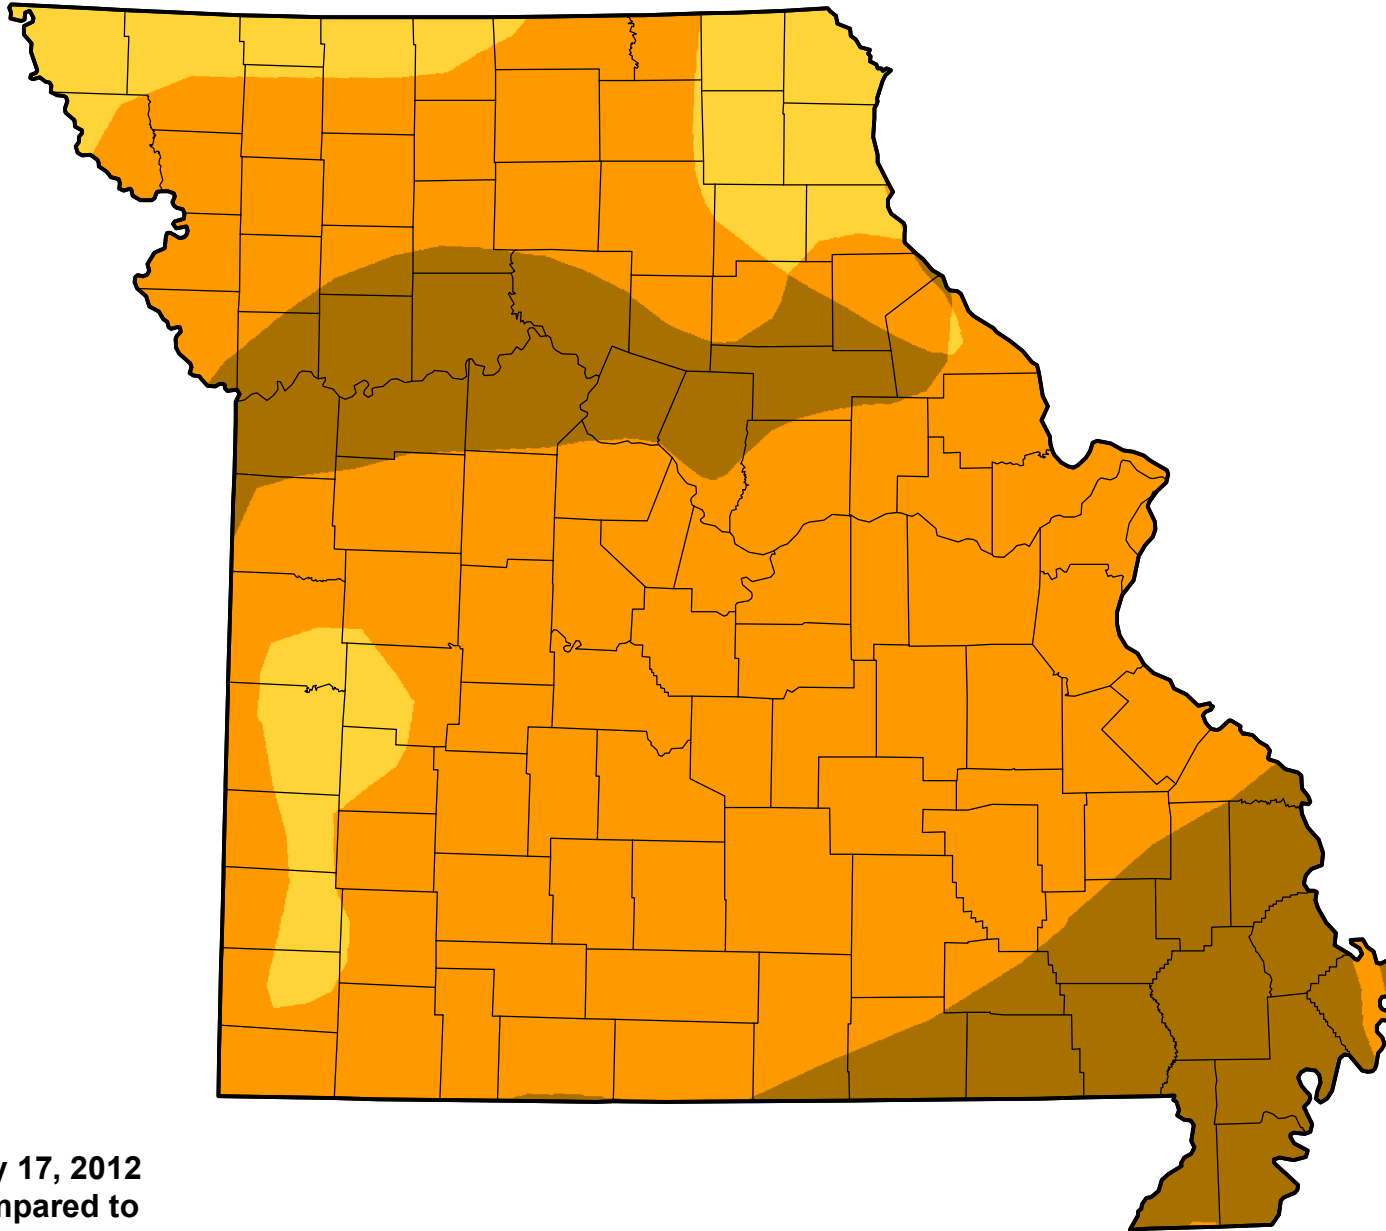

# U.S. Drought Monitor Class Change - Missouri

## 13 Week

July 17, 2012  
compared to  
April 19, 2012

[droughtmonitor.unl.edu](http://droughtmonitor.unl.edu)

- 5 Class Degradation
- 4 Class Degradation
- 3 Class Degradation
- 2 Class Degradation
- 1 Class Degradation
- No Change
- 1 Class Improvement
- 2 Class Improvement
- 3 Class Improvement
- 4 Class Improvement
- 5 Class Improvement