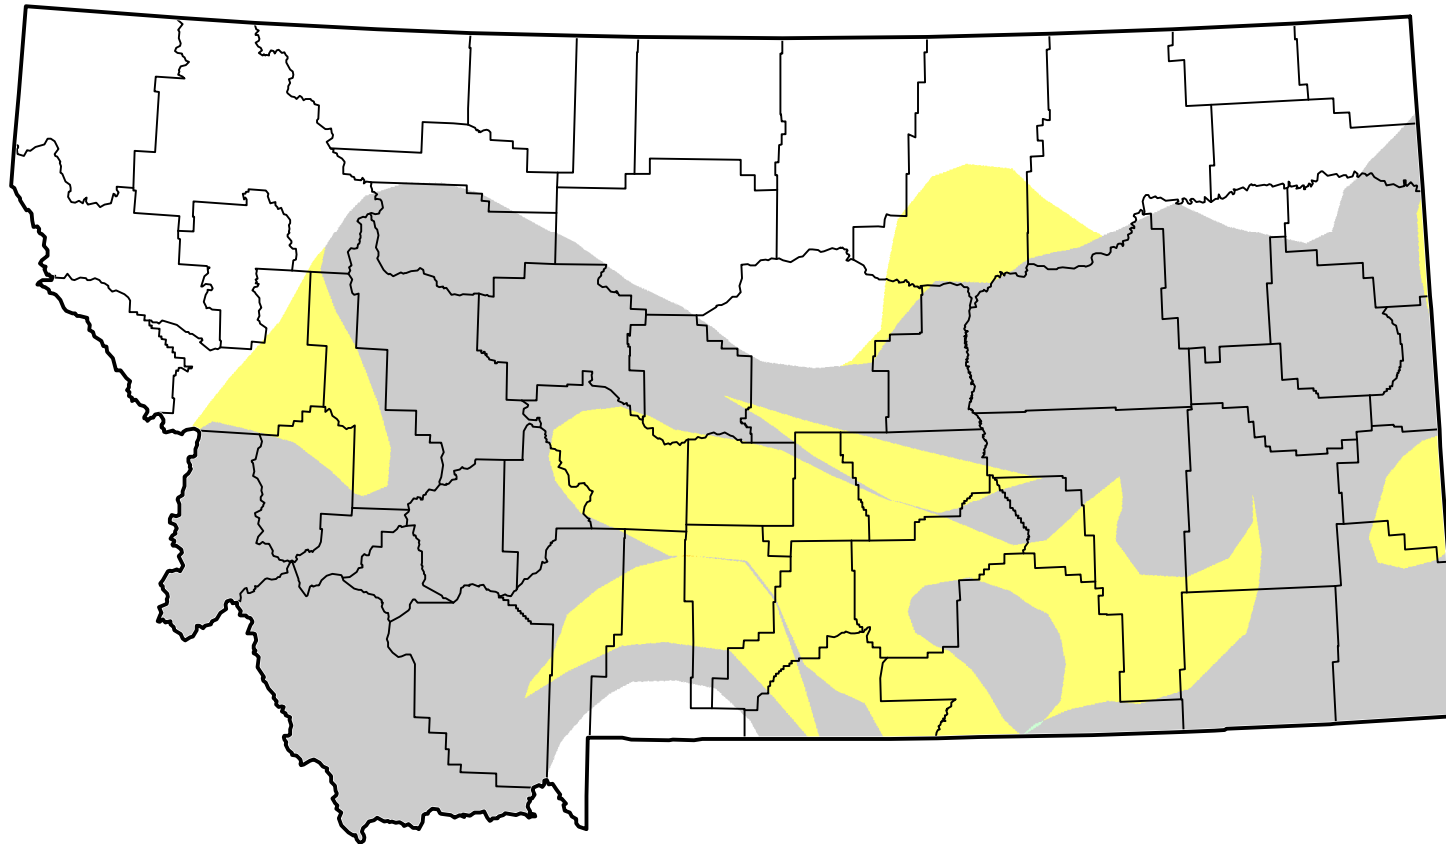

# U.S. Drought Monitor Class Change - Montana

## 1 Week

July 17, 2012  
compared to  
July 10, 2012