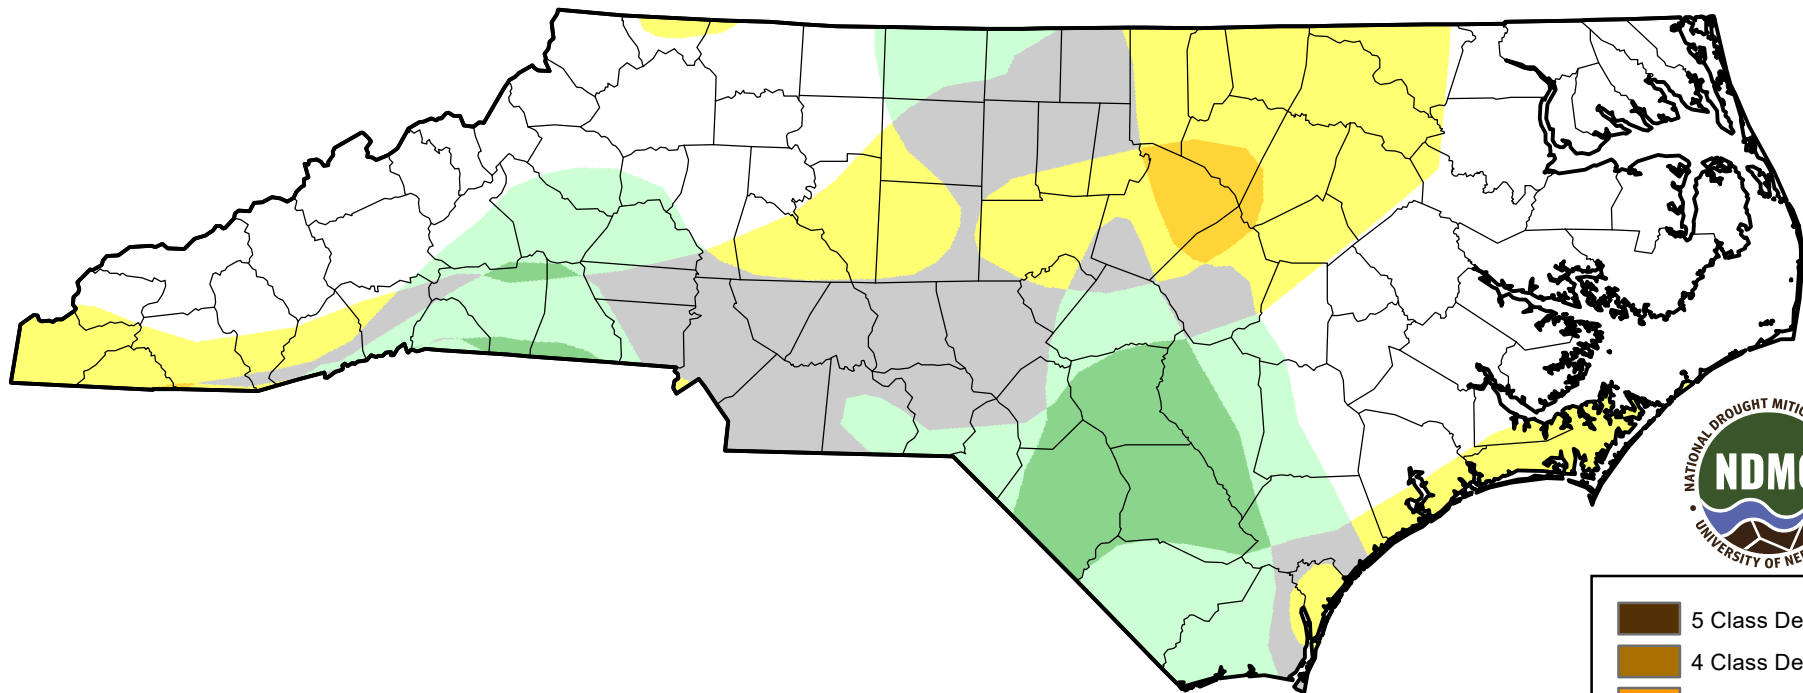

U.S. Drought Monitor Class Change - North Carolina

Start of Water Year

July 17, 2012
compared to
September 29, 2011

droughtmonitor.unl.edu

- 5 Class Degradation
- 4 Class Degradation
- 3 Class Degradation
- 2 Class Degradation
- 1 Class Degradation
- No Change
- 1 Class Improvement
- 2 Class Improvement
- 3 Class Improvement
- 4 Class Improvement
- 5 Class Improvement