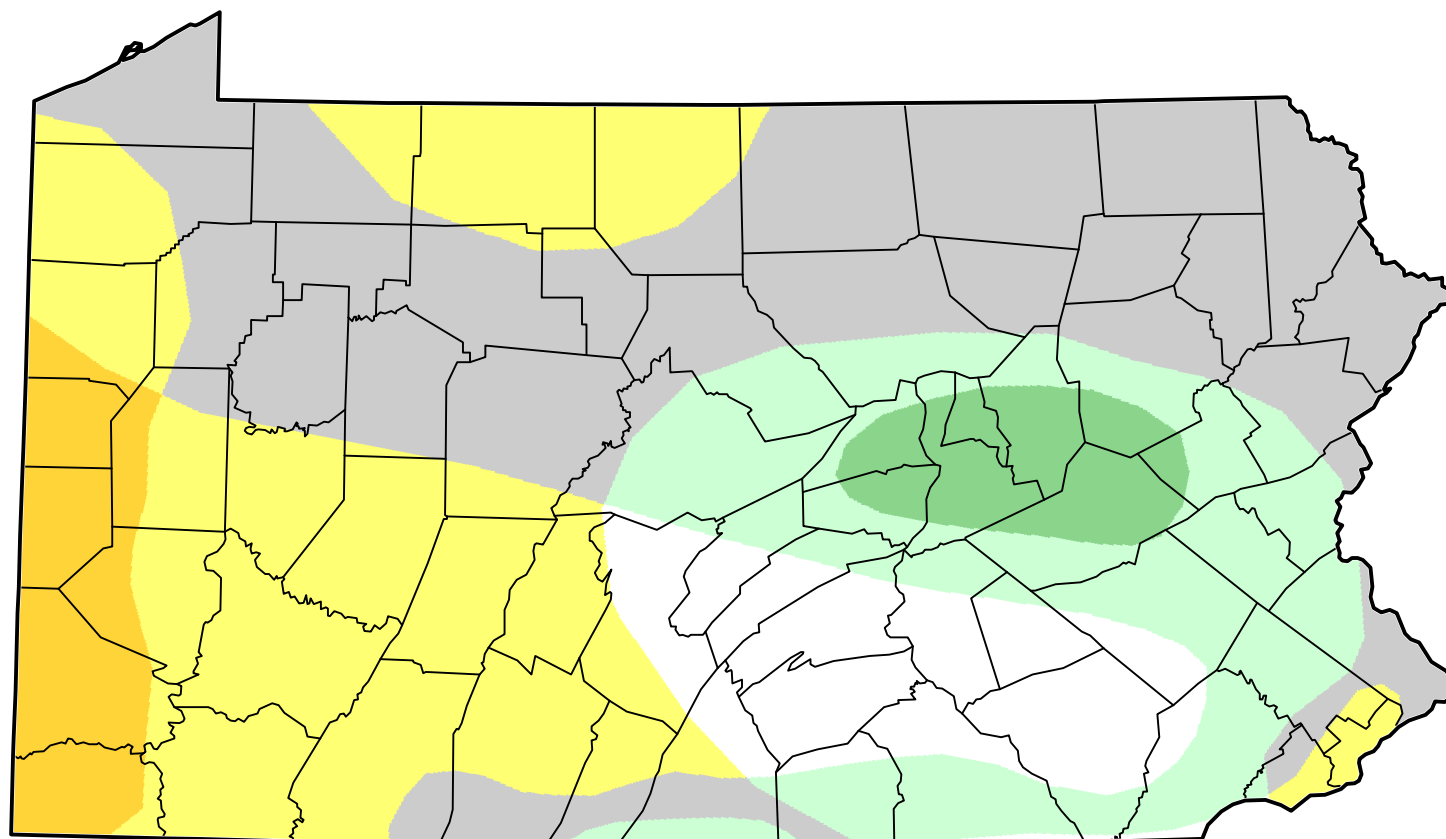

# U.S. Drought Monitor Class Change - Pennsylvania 2 Years

July 17, 2012  
compared to  
July 20, 2010