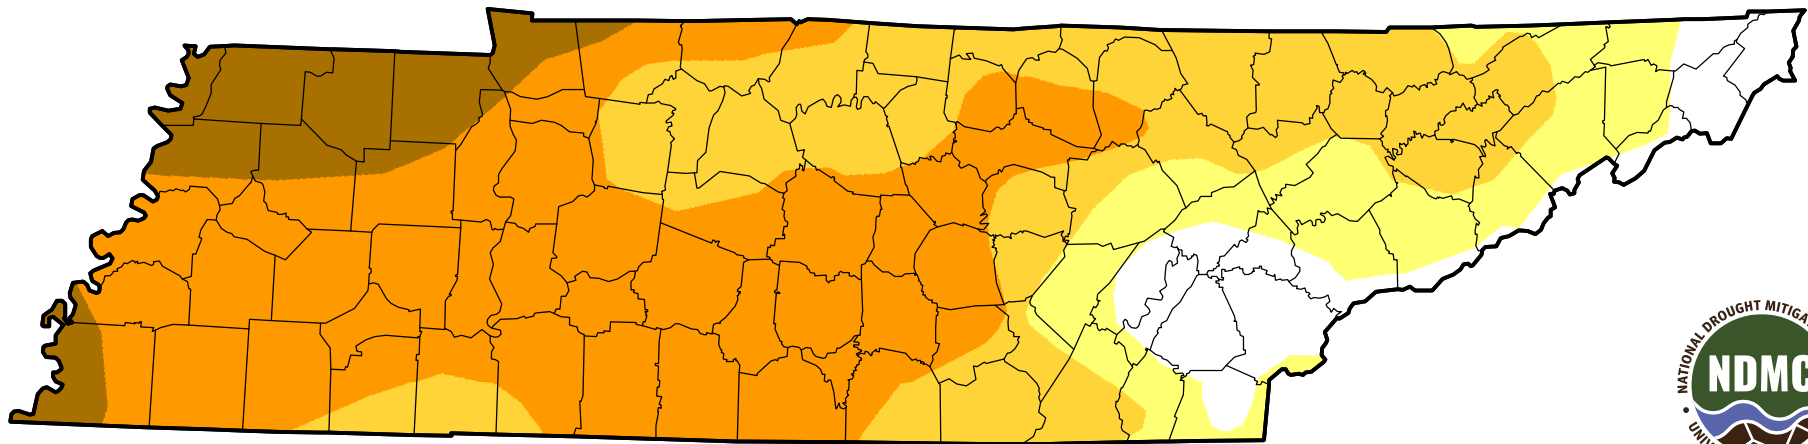

U.S. Drought Monitor Class Change - Tennessee

Start of Calendar Year

July 17, 2012
compared to
January 5, 2012

droughtmonitor.unl.edu