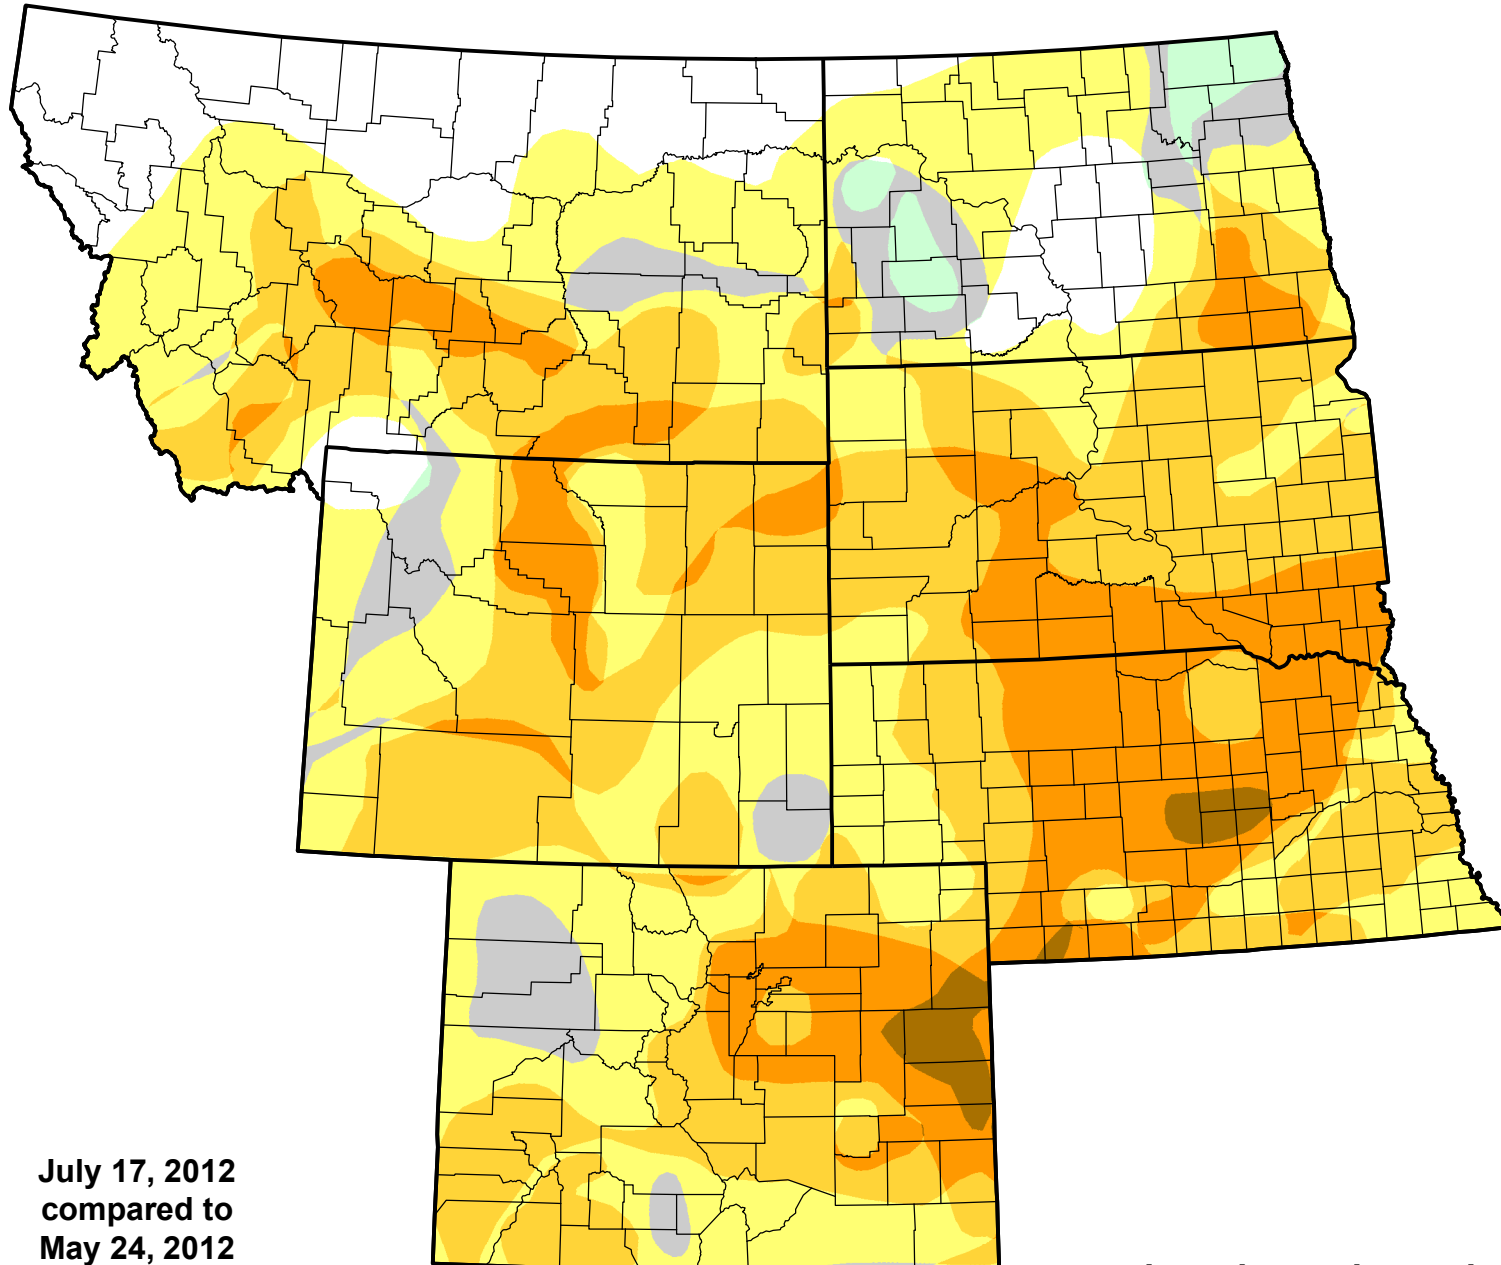

U.S. Drought Monitor Class Change - USDA Northern Plains Climate Hub 8 Week

July 17, 2012
compared to
May 24, 2012

droughtmonitor.unl.edu

- 5 Class Degradation
- 4 Class Degradation
- 3 Class Degradation
- 2 Class Degradation
- 1 Class Degradation
- No Change
- 1 Class Improvement
- 2 Class Improvement
- 3 Class Improvement
- 4 Class Improvement
- 5 Class Improvement