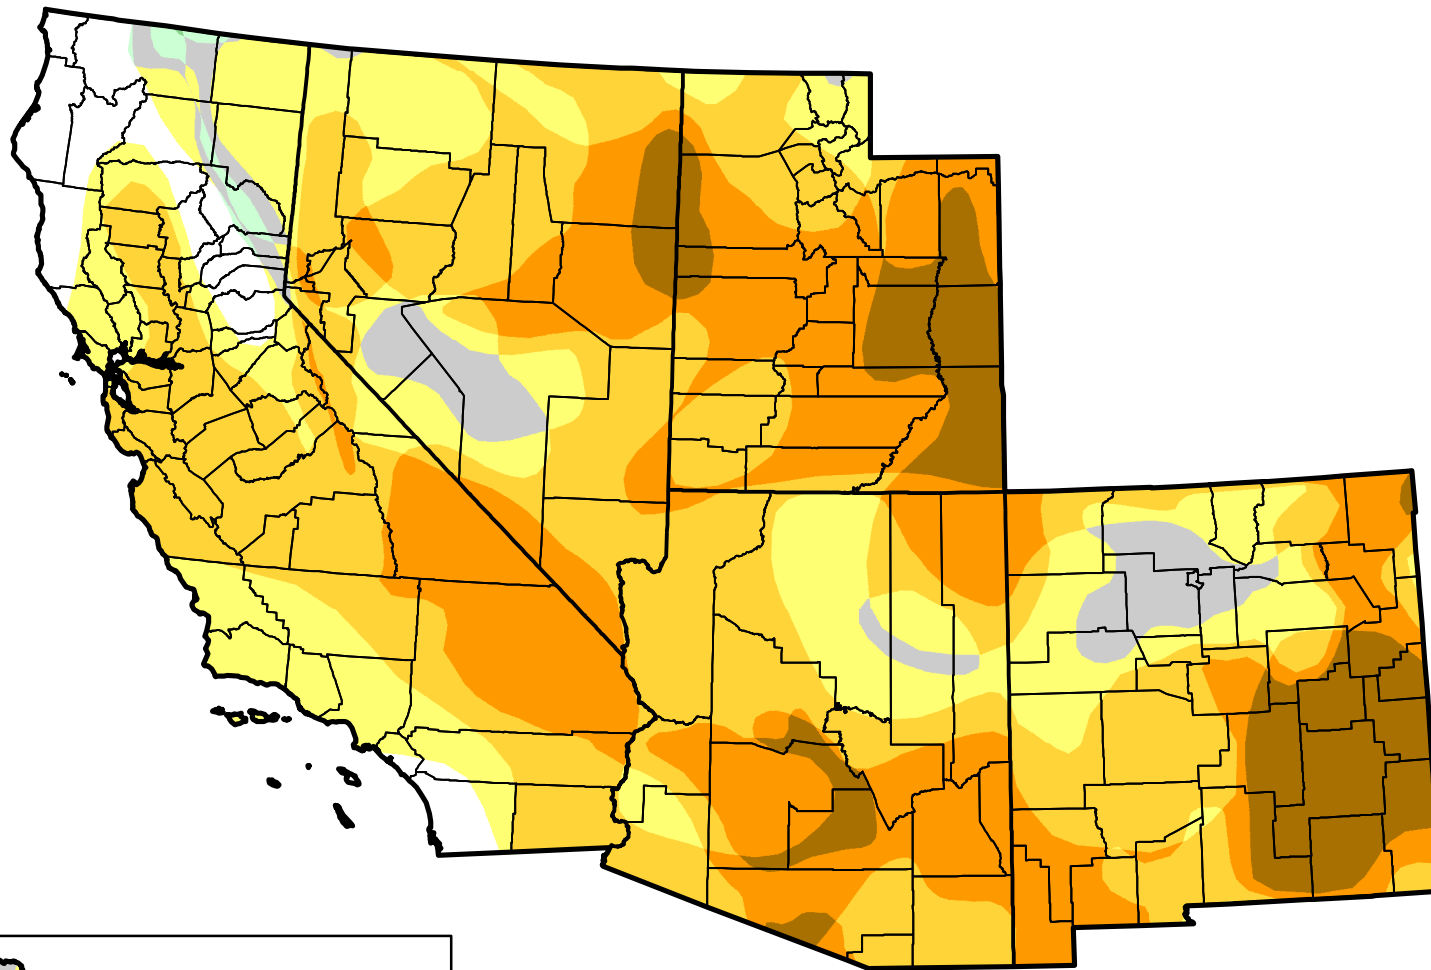

U.S. Drought Monitor Class Change - USDA Southwest Climate Hub 2 Years

-  5 Class Degradation
-  4 Class Degradation
-  3 Class Degradation
-  2 Class Degradation
-  1 Class Degradation
-  No Change
-  1 Class Improvement
-  2 Class Improvement
-  3 Class Improvement
-  4 Class Improvement
-  5 Class Improvement

**July 17, 2012
compared to
July 20, 2010**