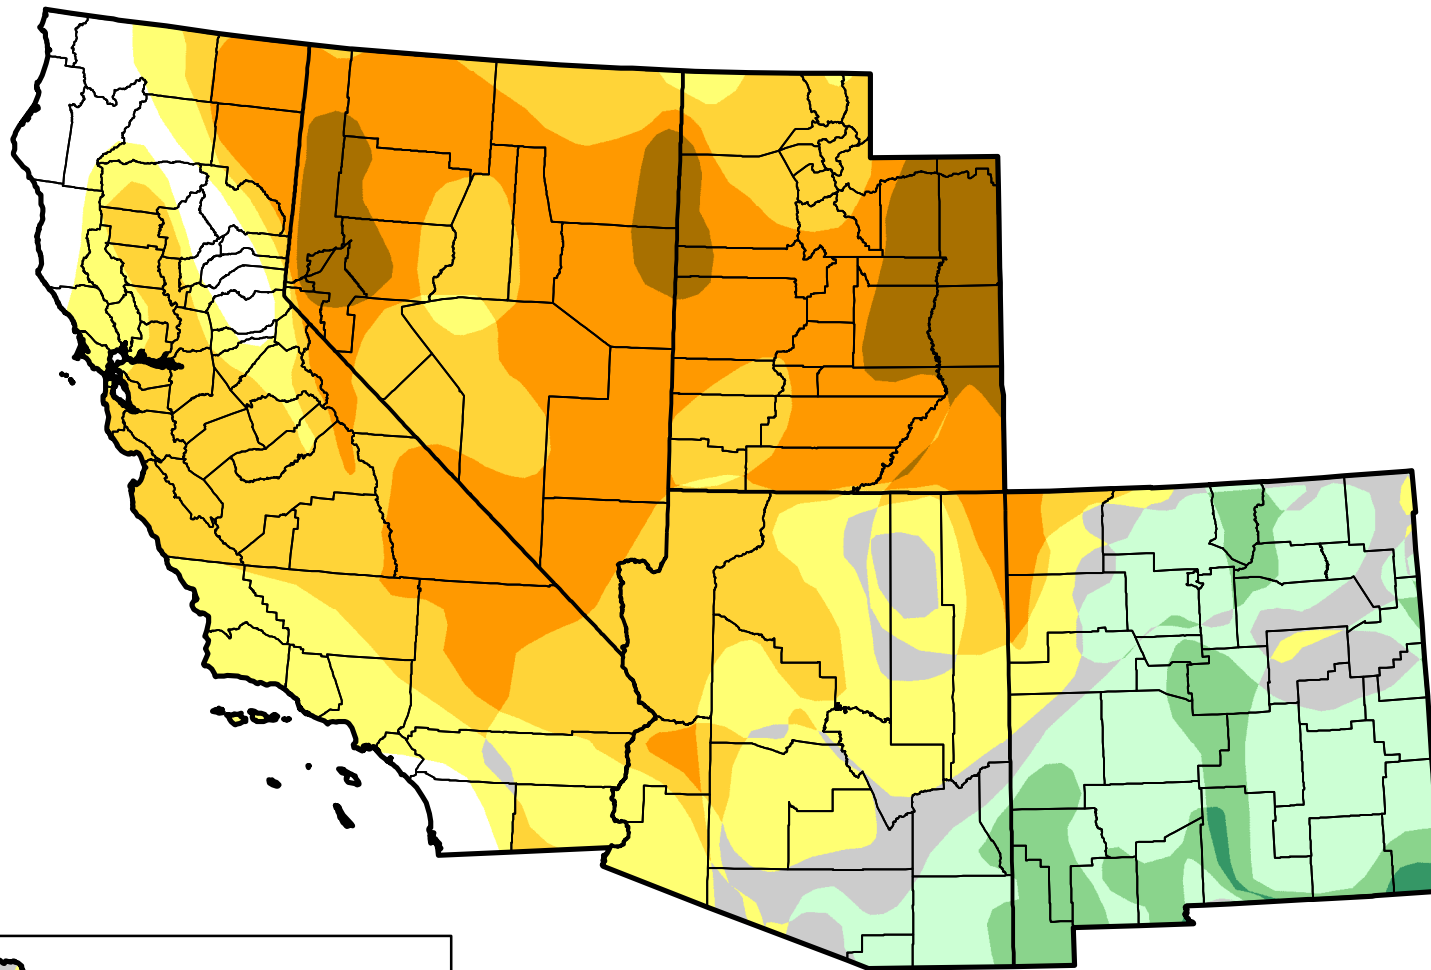

# U.S. Drought Monitor Class Change - USDA Southwest Climate Hub Start of Water Year

July 17, 2012  
compared to  
September 27, 2011

-  5 Class Degradation
-  4 Class Degradation
-  3 Class Degradation
-  2 Class Degradation
-  1 Class Degradation
-  No Change
-  1 Class Improvement
-  2 Class Improvement
-  3 Class Improvement
-  4 Class Improvement
-  5 Class Improvement