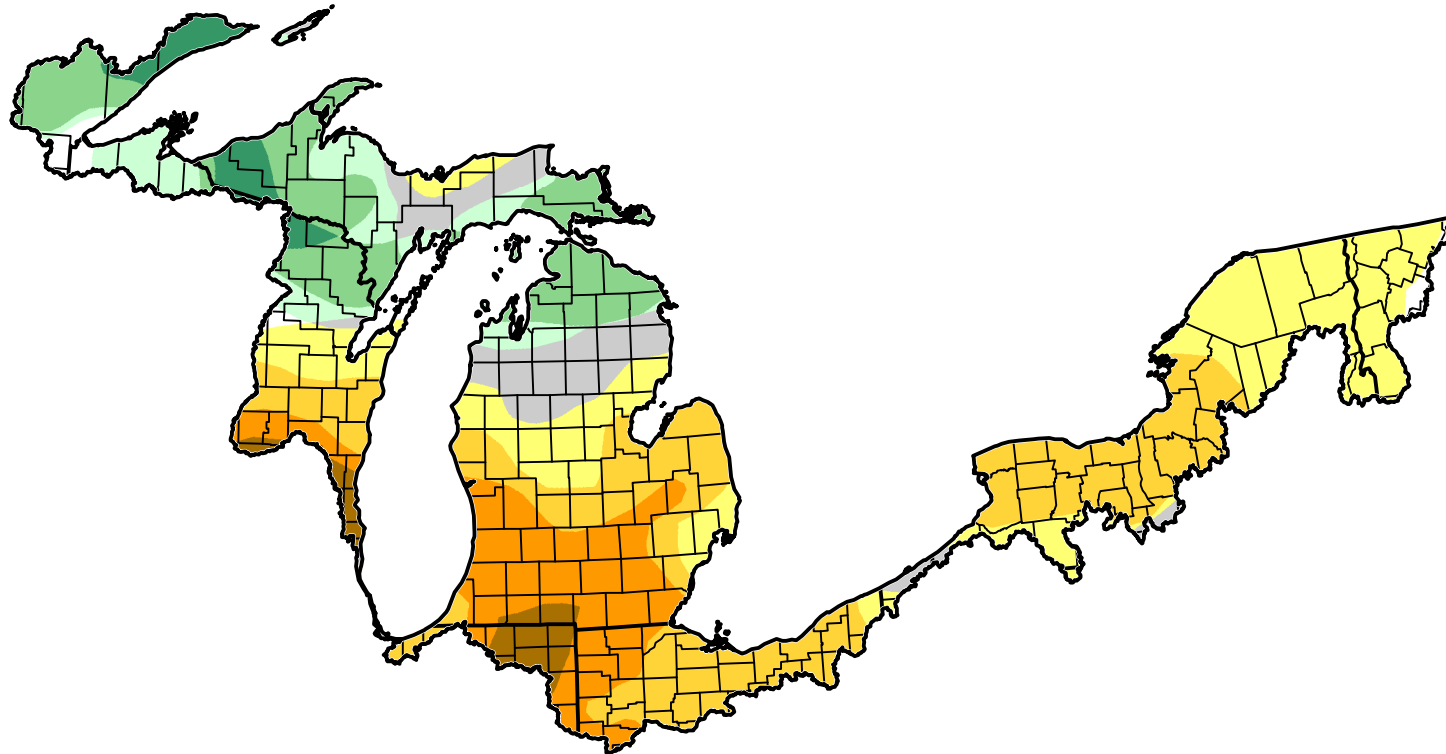

U.S. Drought Monitor Class Change - Great Lakes Watershed 2 Years

July 17, 2012
compared to
July 20, 2010