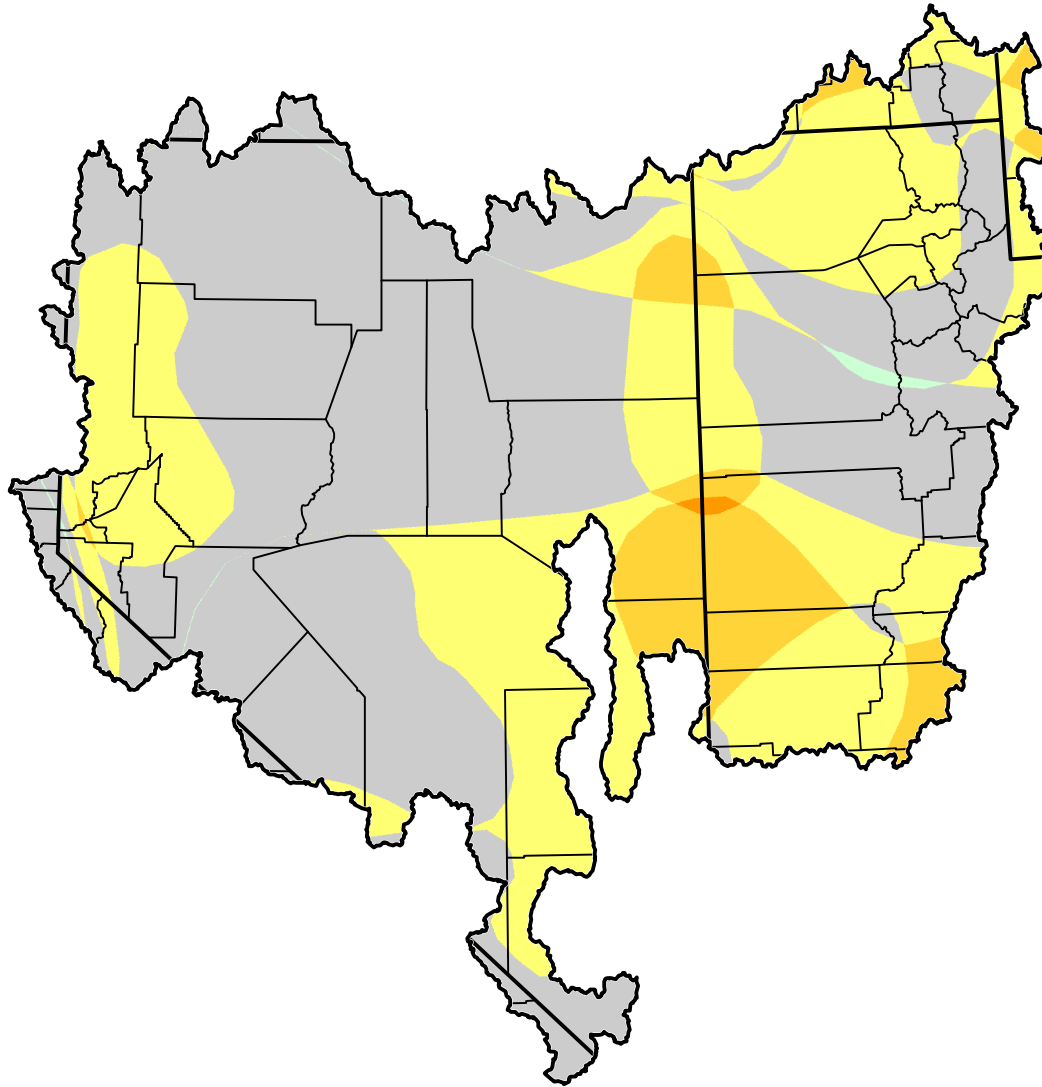

U.S. Drought Monitor Class Change - Great Basin Watershed 3 Months

July 17, 2012
compared to
April 24, 2012