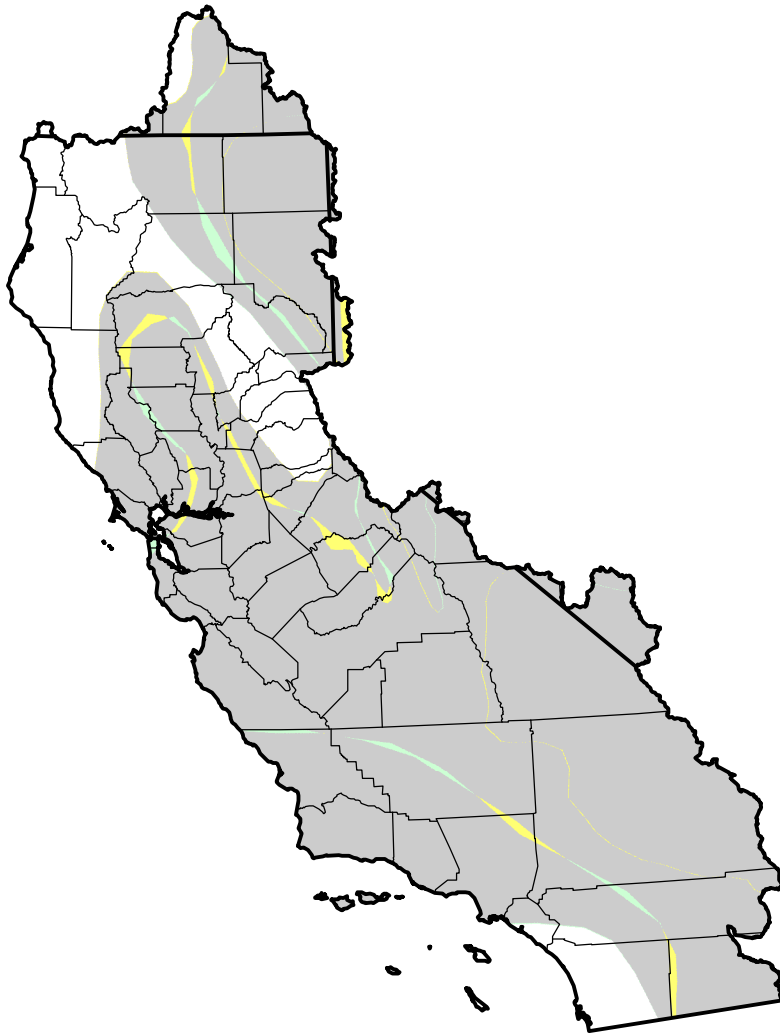

# U.S. Drought Monitor Class Change - California Watershed

## 4 Week

July 17, 2012  
compared to  
June 21, 2012

[droughtmonitor.unl.edu](http://droughtmonitor.unl.edu)