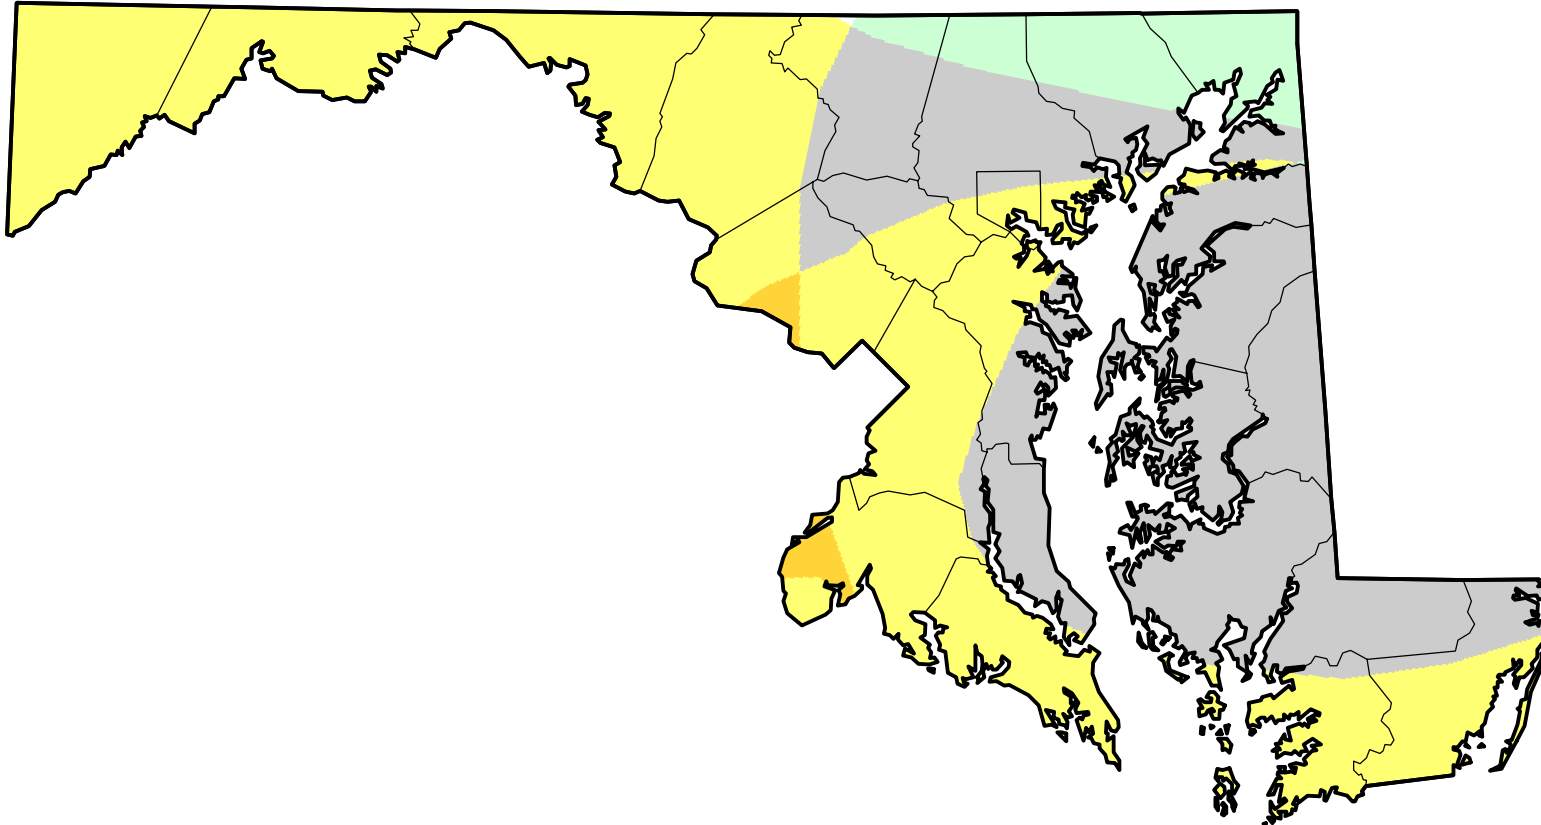

U.S. Drought Monitor Class Change - Maryland

8 Week

July 17, 2012
compared to
May 24, 2012

droughtmonitor.unl.edu