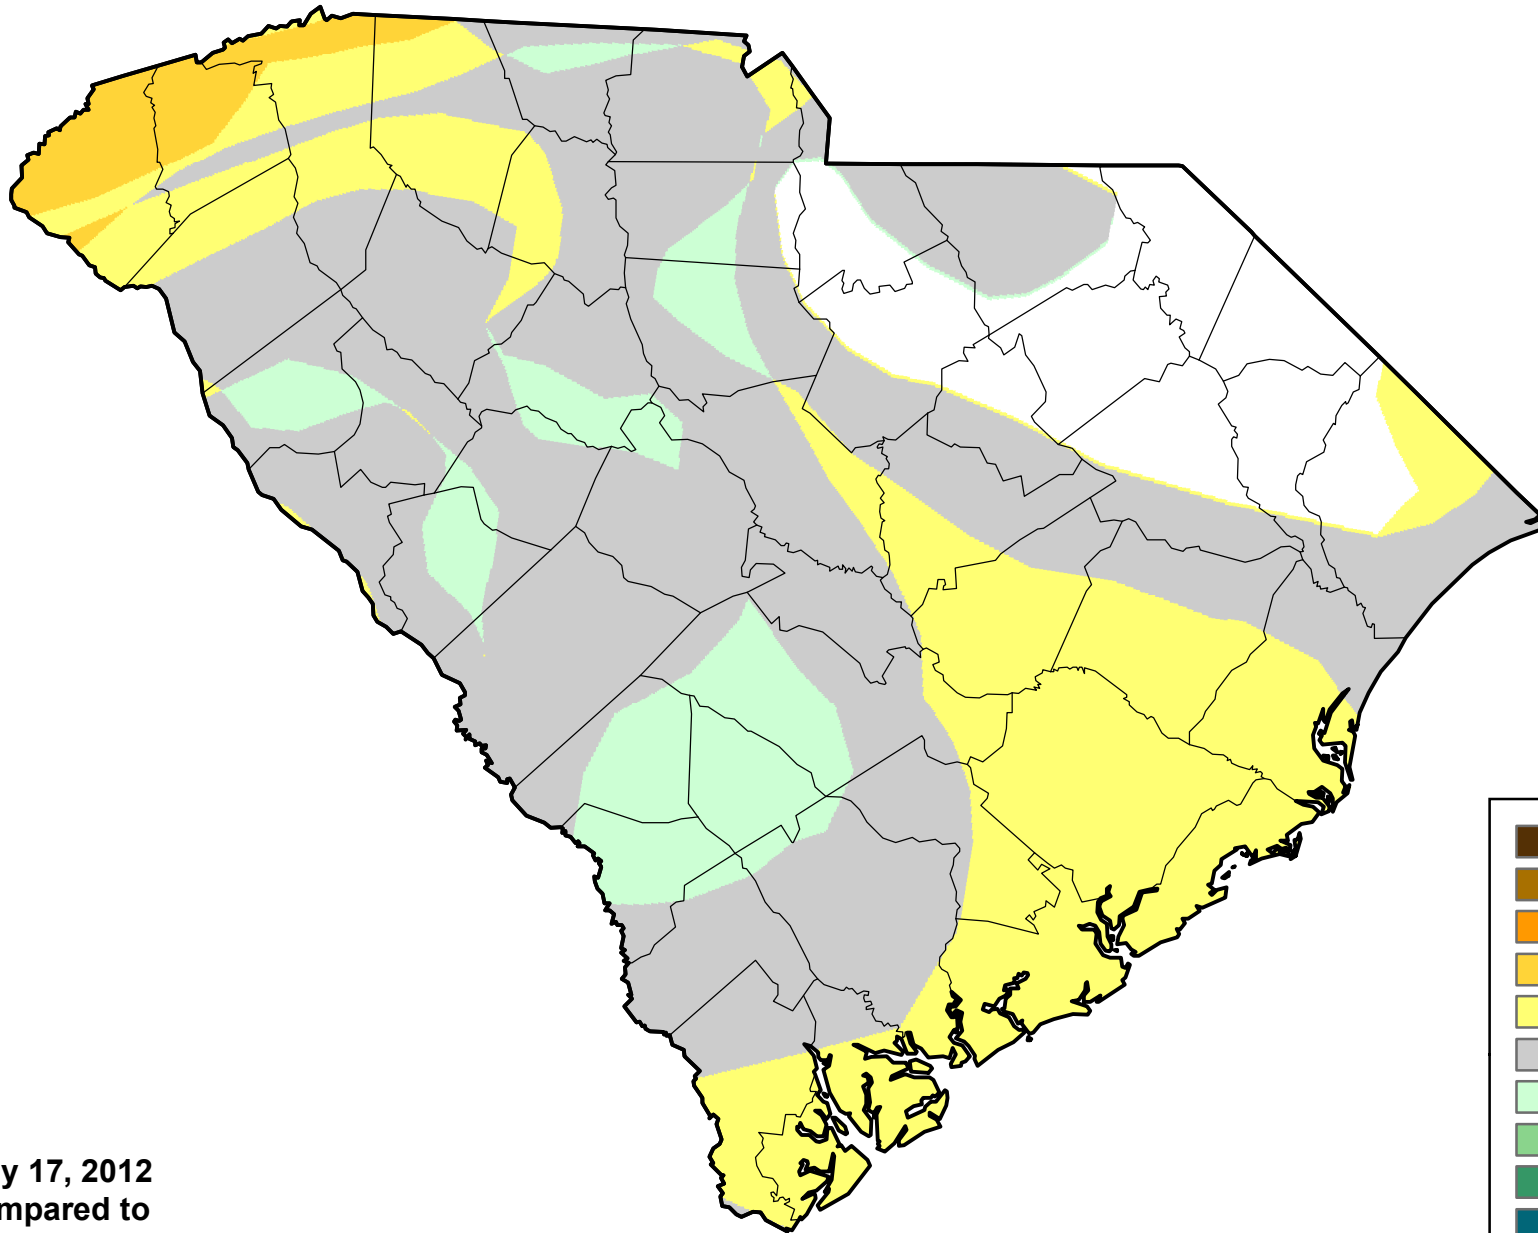

U.S. Drought Monitor Class Change - South Carolina

4 Week

July 17, 2012
compared to
June 21, 2012

droughtmonitor.unl.edu

-  5 Class Degradation
-  4 Class Degradation
-  3 Class Degradation
-  2 Class Degradation
-  1 Class Degradation
-  No Change
-  1 Class Improvement
-  2 Class Improvement
-  3 Class Improvement
-  4 Class Improvement
-  5 Class Improvement