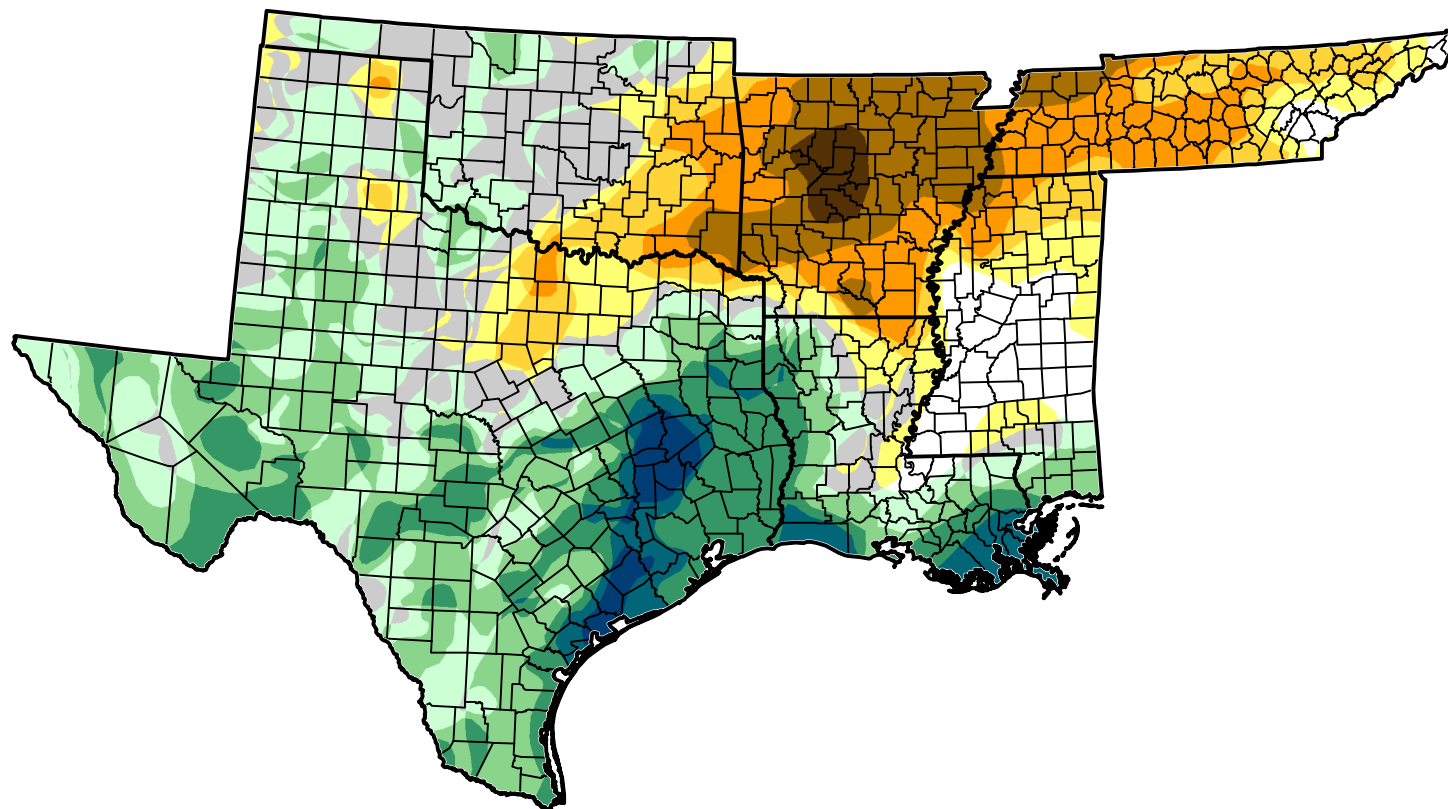

# U.S. Drought Monitor Class Change - South 6 Months

July 17, 2012  
compared to  
January 31, 2012

-  5 Class Degradation
-  4 Class Degradation
-  3 Class Degradation
-  2 Class Degradation
-  1 Class Degradation
-  No Change
-  1 Class Improvement
-  2 Class Improvement
-  3 Class Improvement
-  4 Class Improvement
-  5 Class Improvement