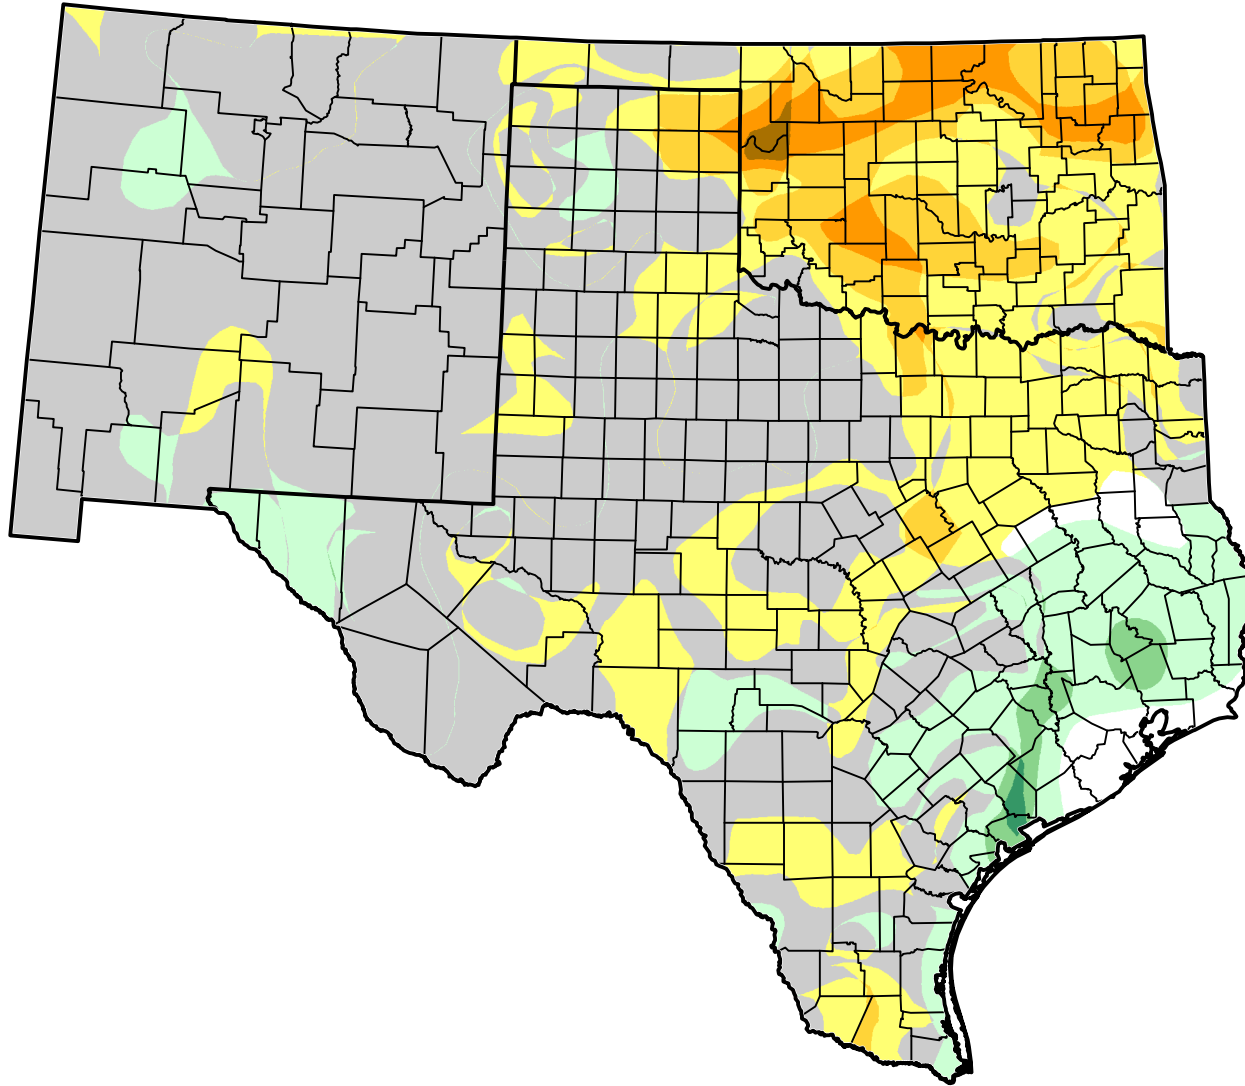

# U.S. Drought Monitor Class Change - Southern Plains Area 1 Month

July 17, 2012  
compared to  
June 19, 2012