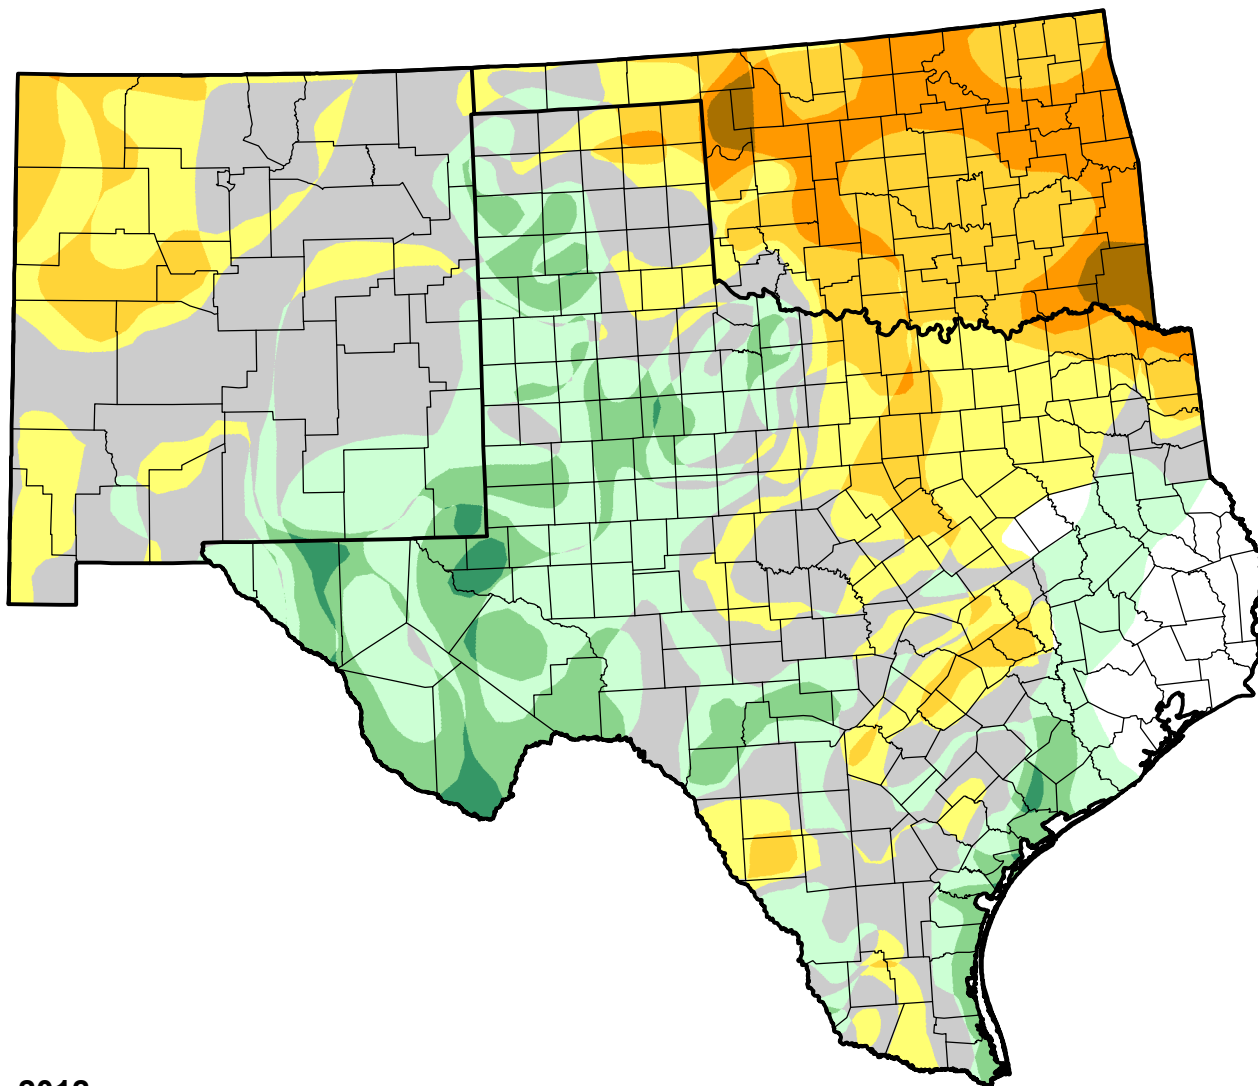

U.S. Drought Monitor Class Change - Southern Plains RDEWS 13 Week

July 17, 2012
compared to
April 19, 2012

droughtmonitor.unl.edu

- | | |
|---|---------------------|
|  | 5 Class Degradation |
|  | 4 Class Degradation |
|  | 3 Class Degradation |
|  | 2 Class Degradation |
|  | 1 Class Degradation |
|  | No Change |
|  | 1 Class Improvement |
|  | 2 Class Improvement |
|  | 3 Class Improvement |
|  | 4 Class Improvement |
|  | 5 Class Improvement |