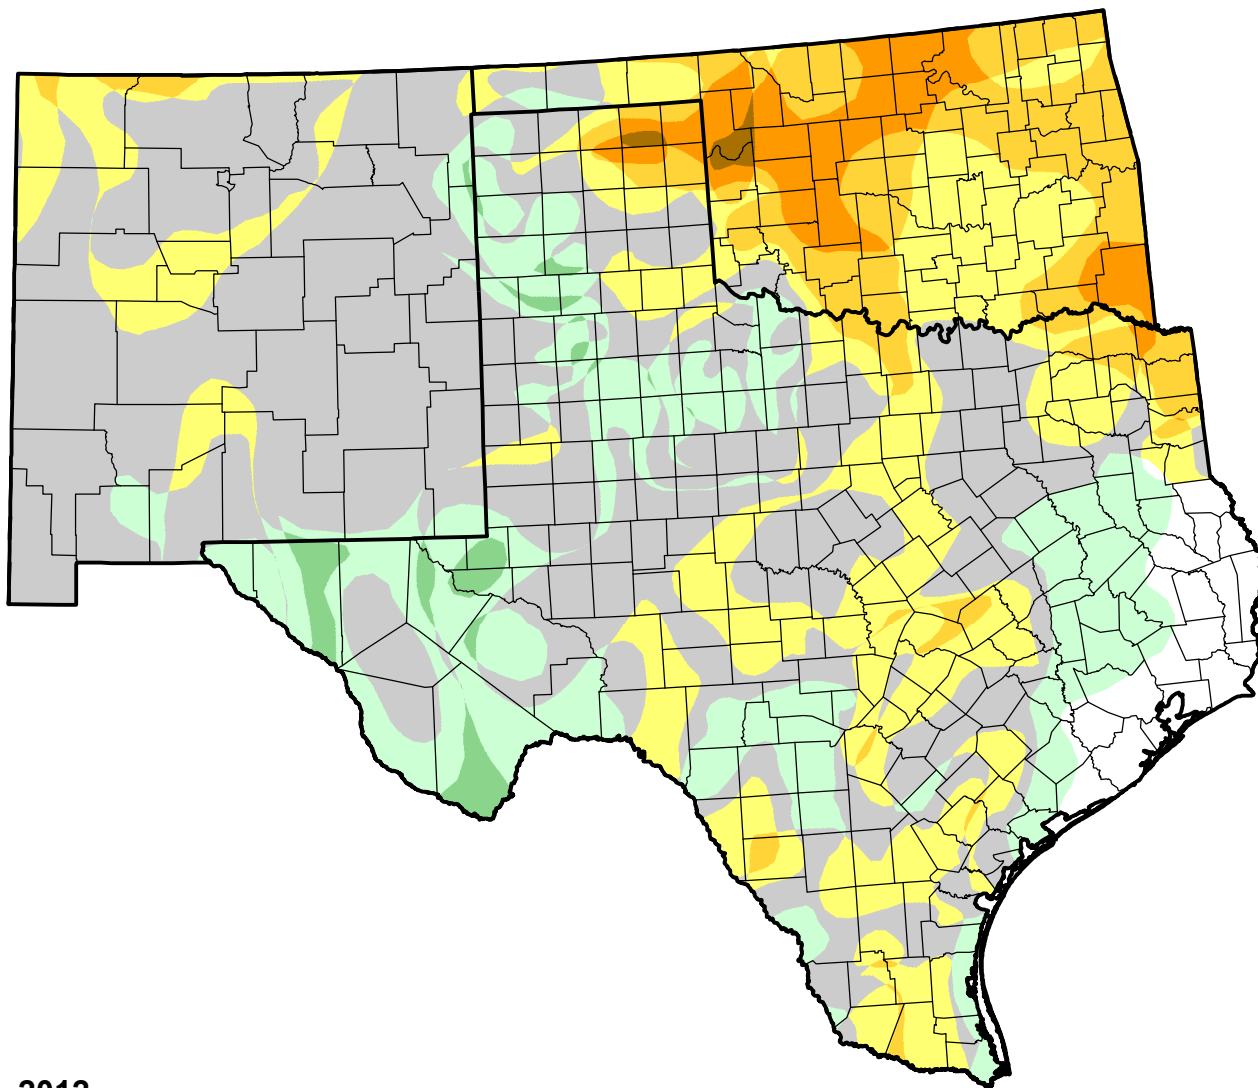

U.S. Drought Monitor Class Change - Southern Plains RDEWS

8 Week

July 17, 2012
compared to
May 24, 2012

droughtmonitor.unl.edu

-  5 Class Degradation
-  4 Class Degradation
-  3 Class Degradation
-  2 Class Degradation
-  1 Class Degradation
-  No Change
-  1 Class Improvement
-  2 Class Improvement
-  3 Class Improvement
-  4 Class Improvement
-  5 Class Improvement