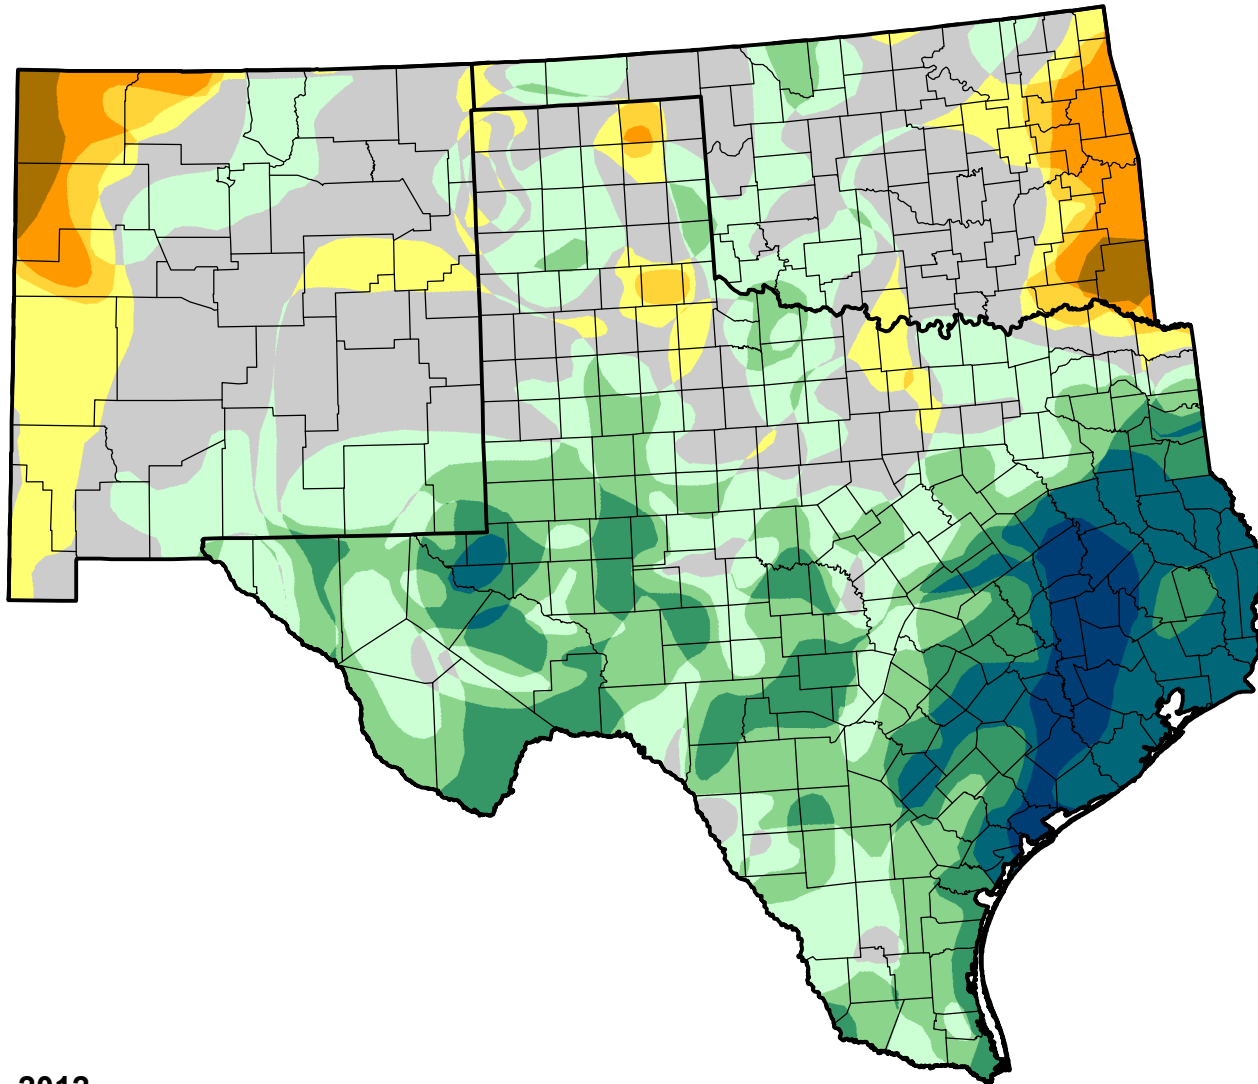

# U.S. Drought Monitor Class Change - Southern Plains RDEWS

Start of Calendar Year

July 17, 2012  
compared to  
January 5, 2012

[droughtmonitor.unl.edu](http://droughtmonitor.unl.edu)

-  5 Class Degradation
-  4 Class Degradation
-  3 Class Degradation
-  2 Class Degradation
-  1 Class Degradation
-  No Change
-  1 Class Improvement
-  2 Class Improvement
-  3 Class Improvement
-  4 Class Improvement
-  5 Class Improvement