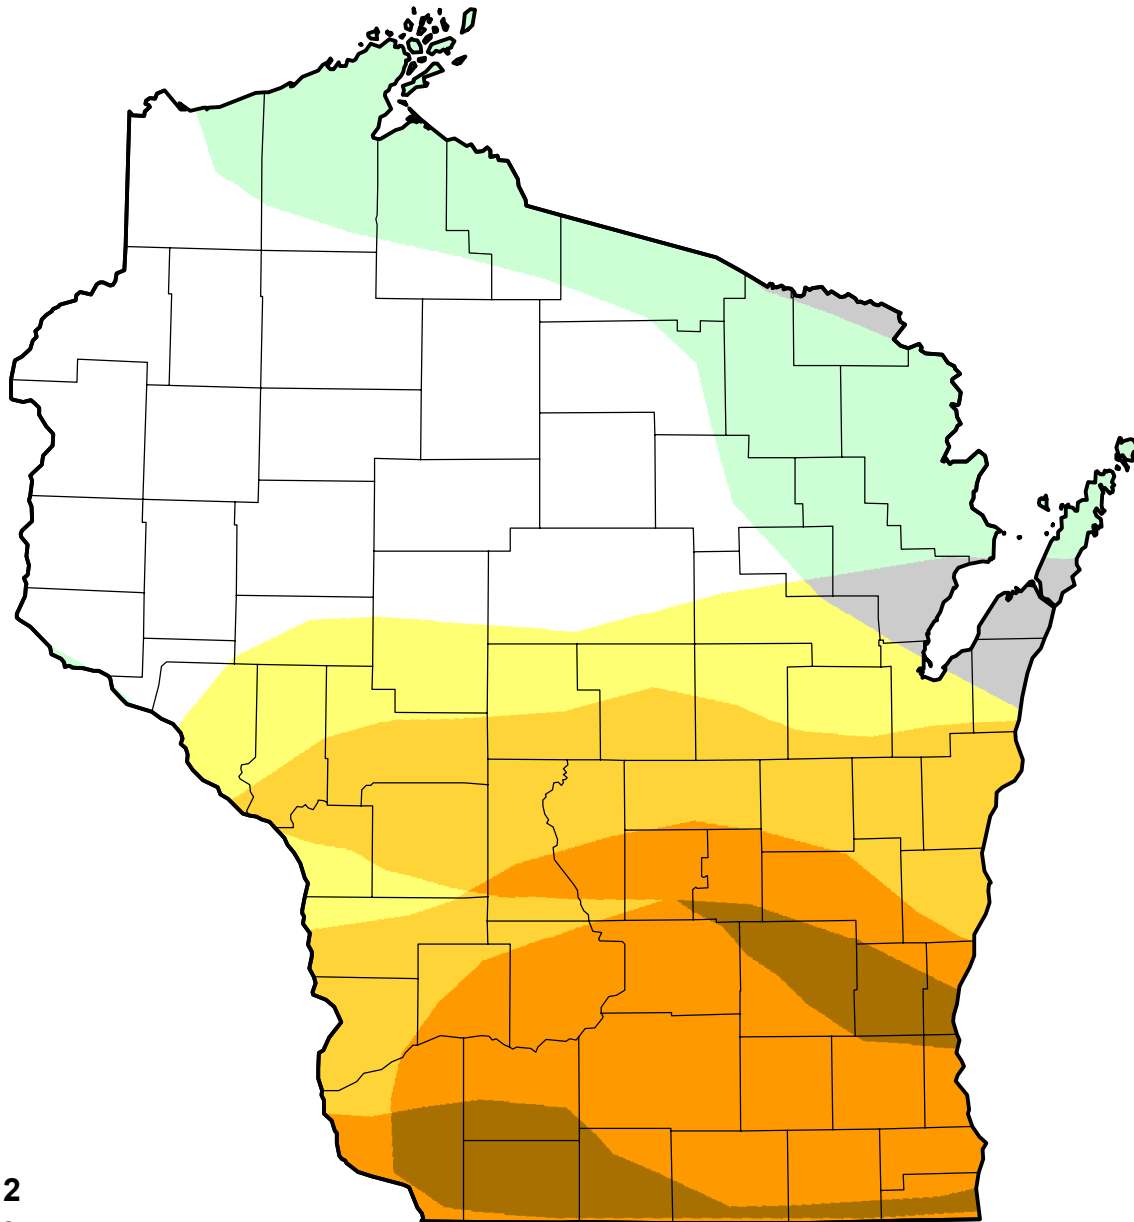

U.S. Drought Monitor Class Change - Wisconsin Start of Water Year

July 17, 2012
compared to
September 29, 2011

droughtmonitor.unl.edu

- | | |
|---|---------------------|
|  | 5 Class Degradation |
|  | 4 Class Degradation |
|  | 3 Class Degradation |
|  | 2 Class Degradation |
|  | 1 Class Degradation |
|  | No Change |
|  | 1 Class Improvement |
|  | 2 Class Improvement |
|  | 3 Class Improvement |
|  | 4 Class Improvement |
|  | 5 Class Improvement |